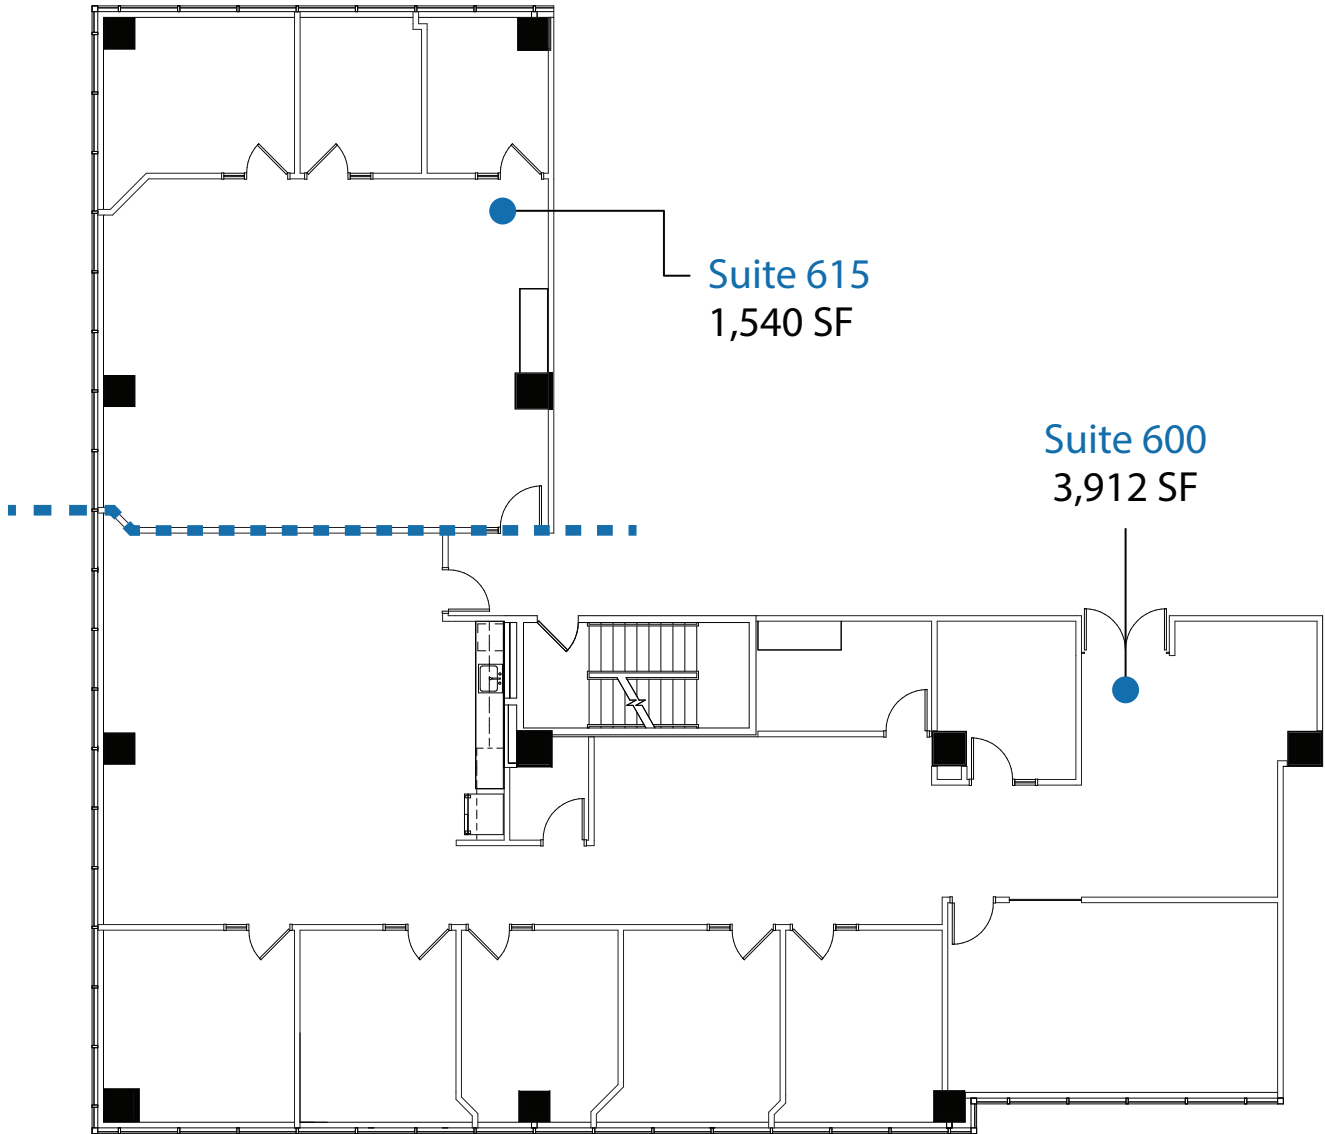

OLYMPIC PLACE

Suites 600 & 615

Contiguous Floor Plan

5,452 Sq. Ft.

Suite 615
1,540 SF

Suite 600
3,912 SF

* Dimensions are Deemed
as Accurate but not to Scale

OWNED & MANAGED BY