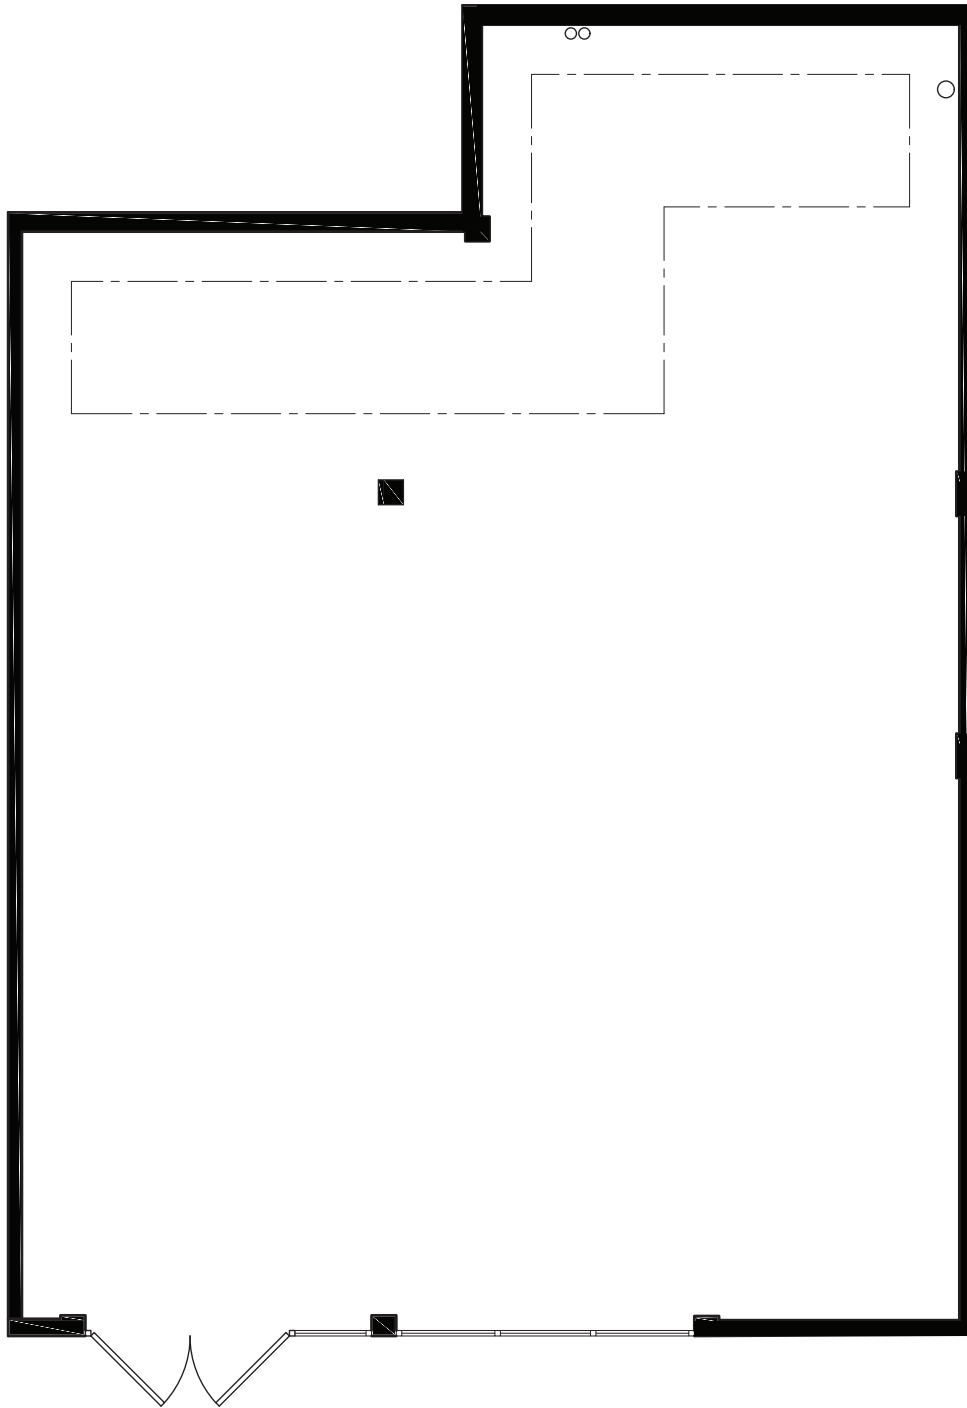

Retail Suite B
Floor Plan 1,028 Sq. Ft.

* Dimensions are Deemed
as Accurate but not to Scale