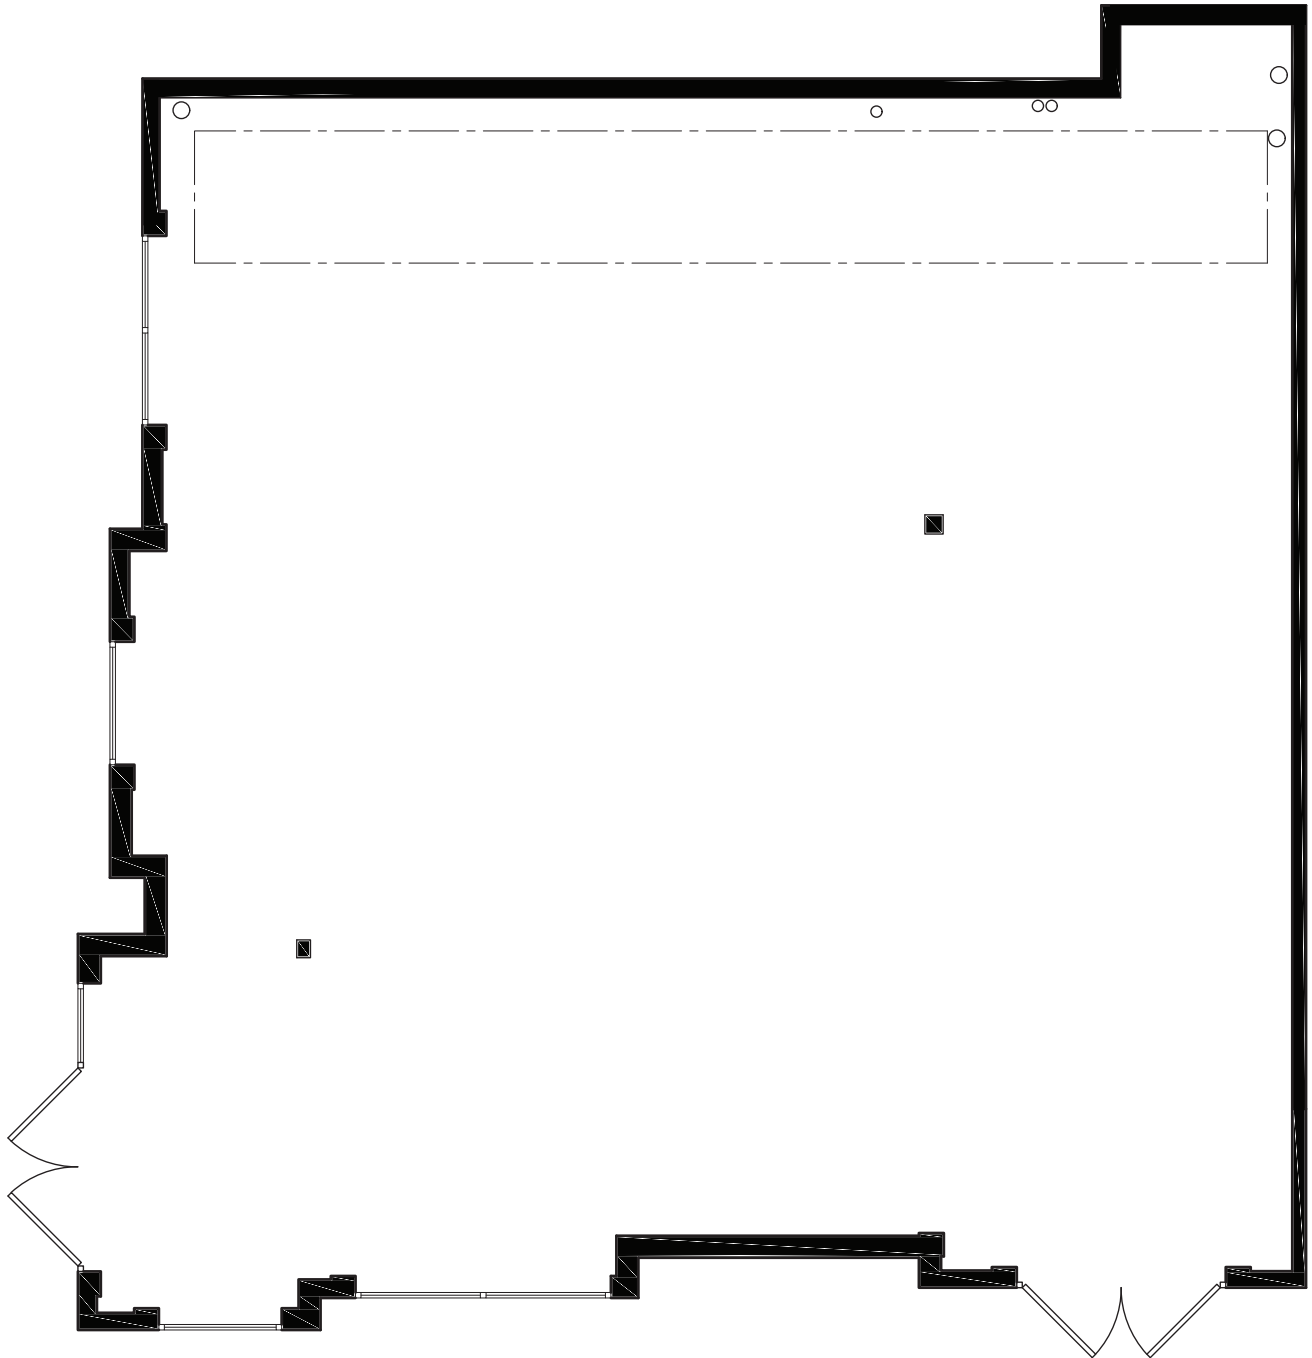

Retail Suite A  
Floor Plan 1,279 Sq. Ft.

\* Dimensions are Deemed  
as Accurate but not to Scale