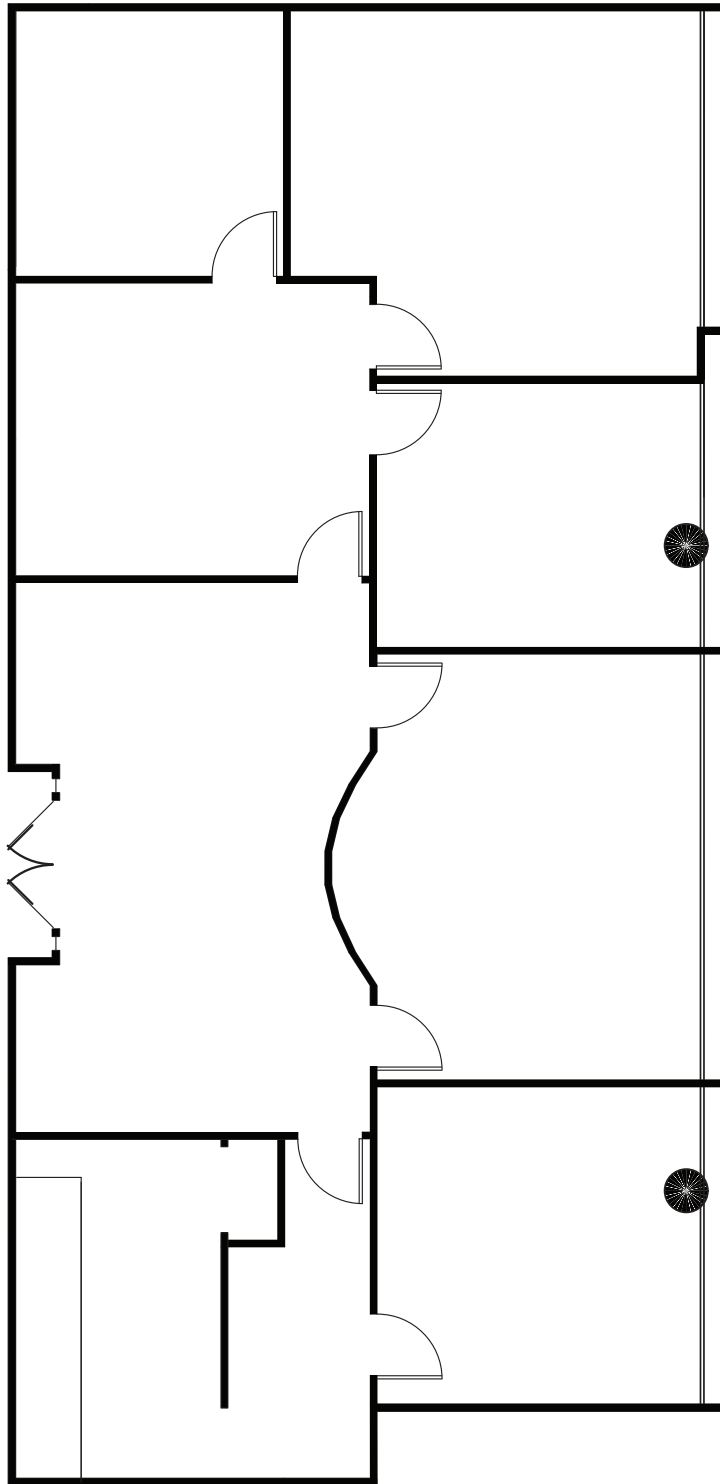

 **BEMISTON TOWER**

Suite 950

As-Built

2,505 Sq. Ft.

\* Dimensions are Deemed as Accurate but not to Scale

LEASED & MANAGED BY