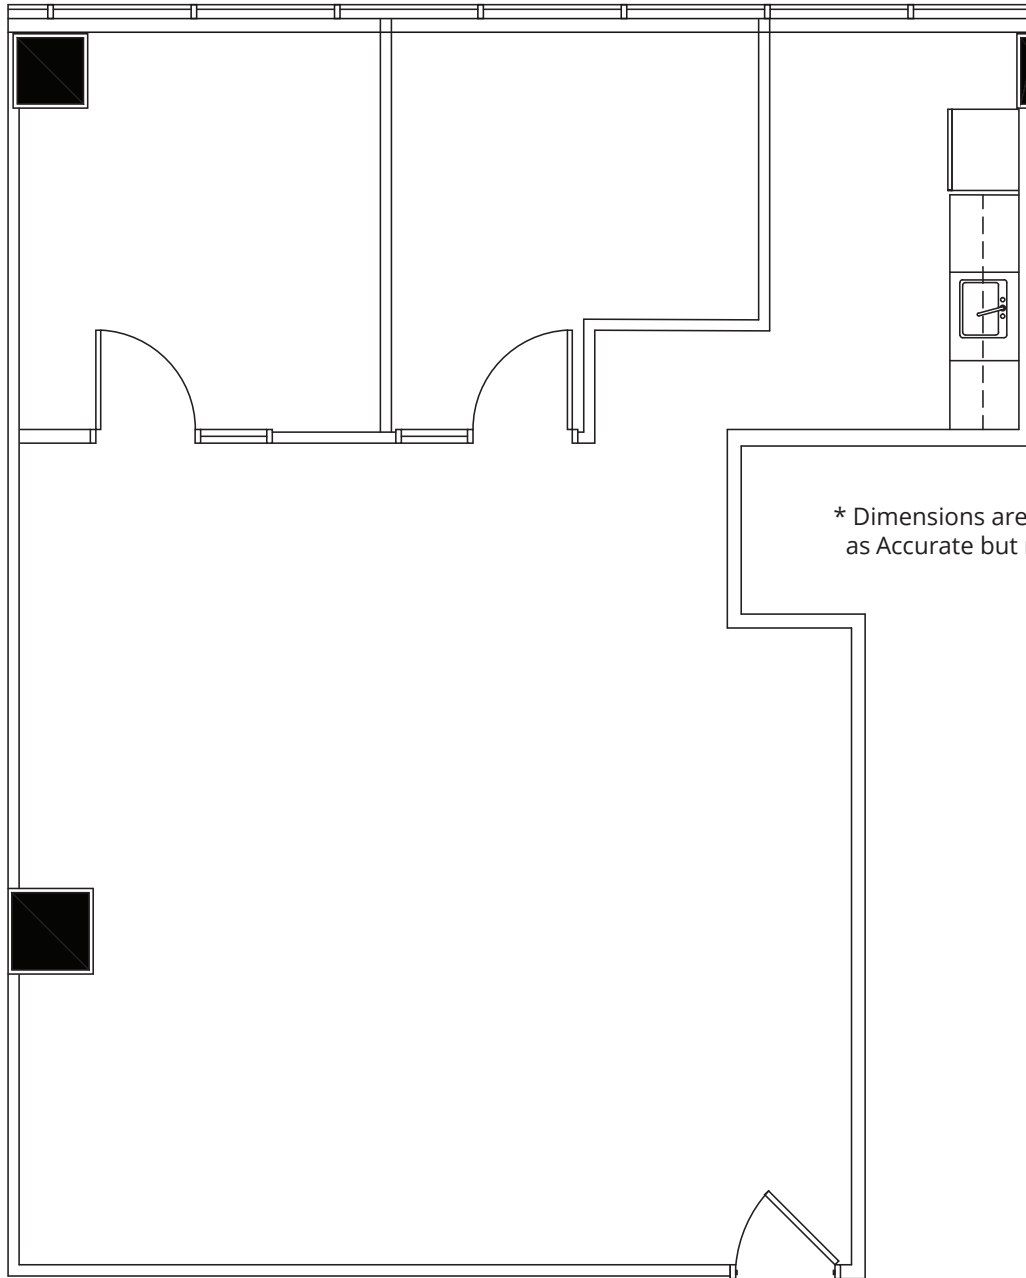

OLYMPIC PLACE

Suite 810

As-Built 1,159 Sq. Ft.

* Dimensions are Deemed as Accurate but not to Scale

OWNED & MANAGED BY

LEASED BY