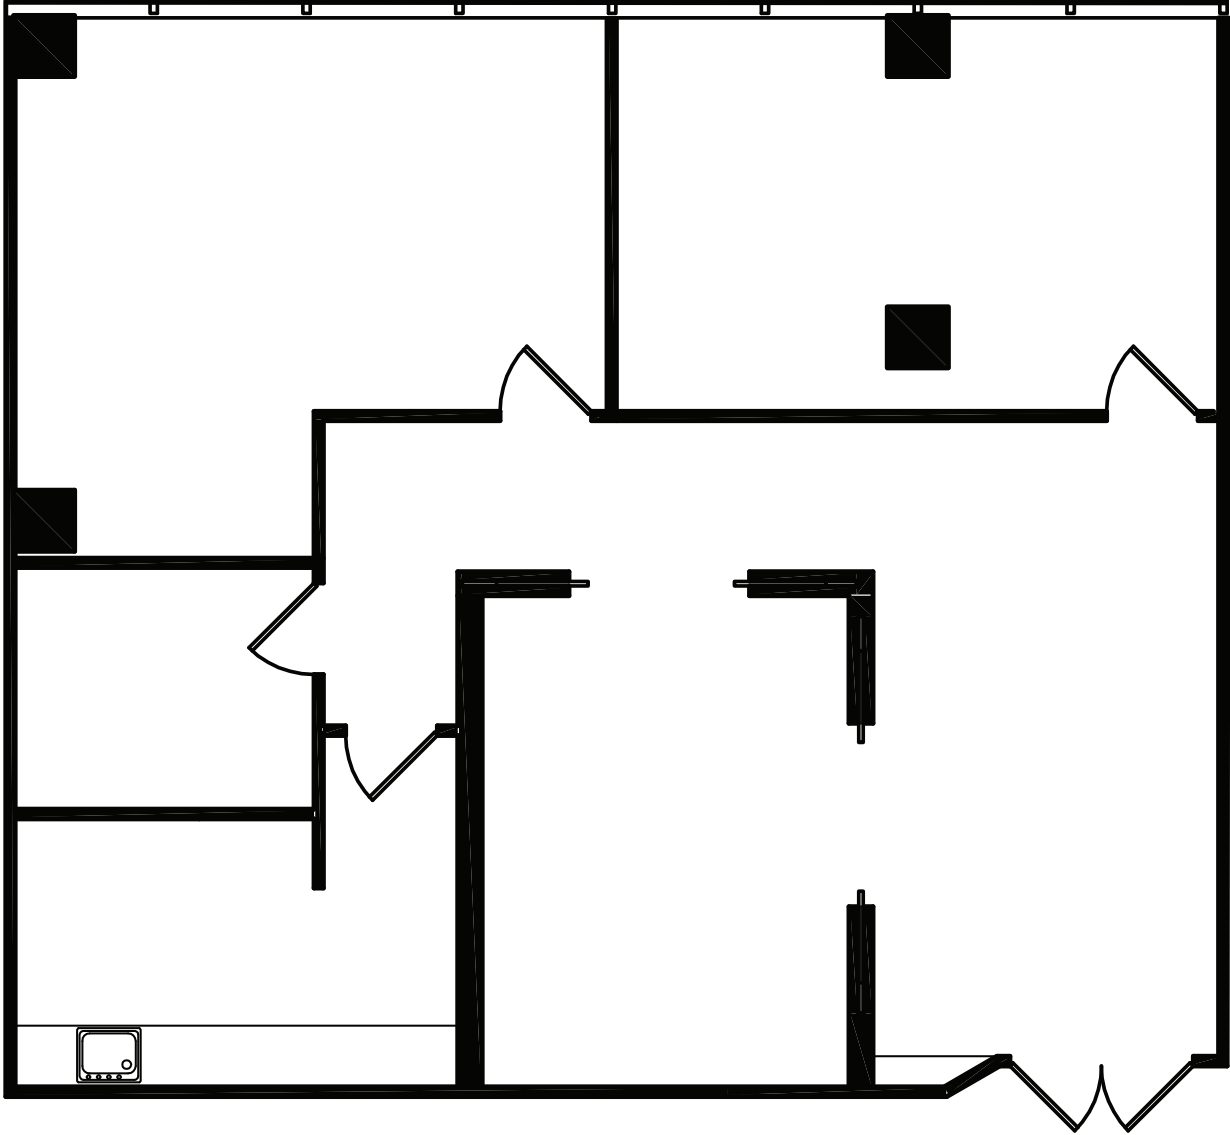

CIBC PLACE

Suite 800

As-Built 1,620 Sq. Ft.

* Dimensions are Deemed as Accurate but not to Scale