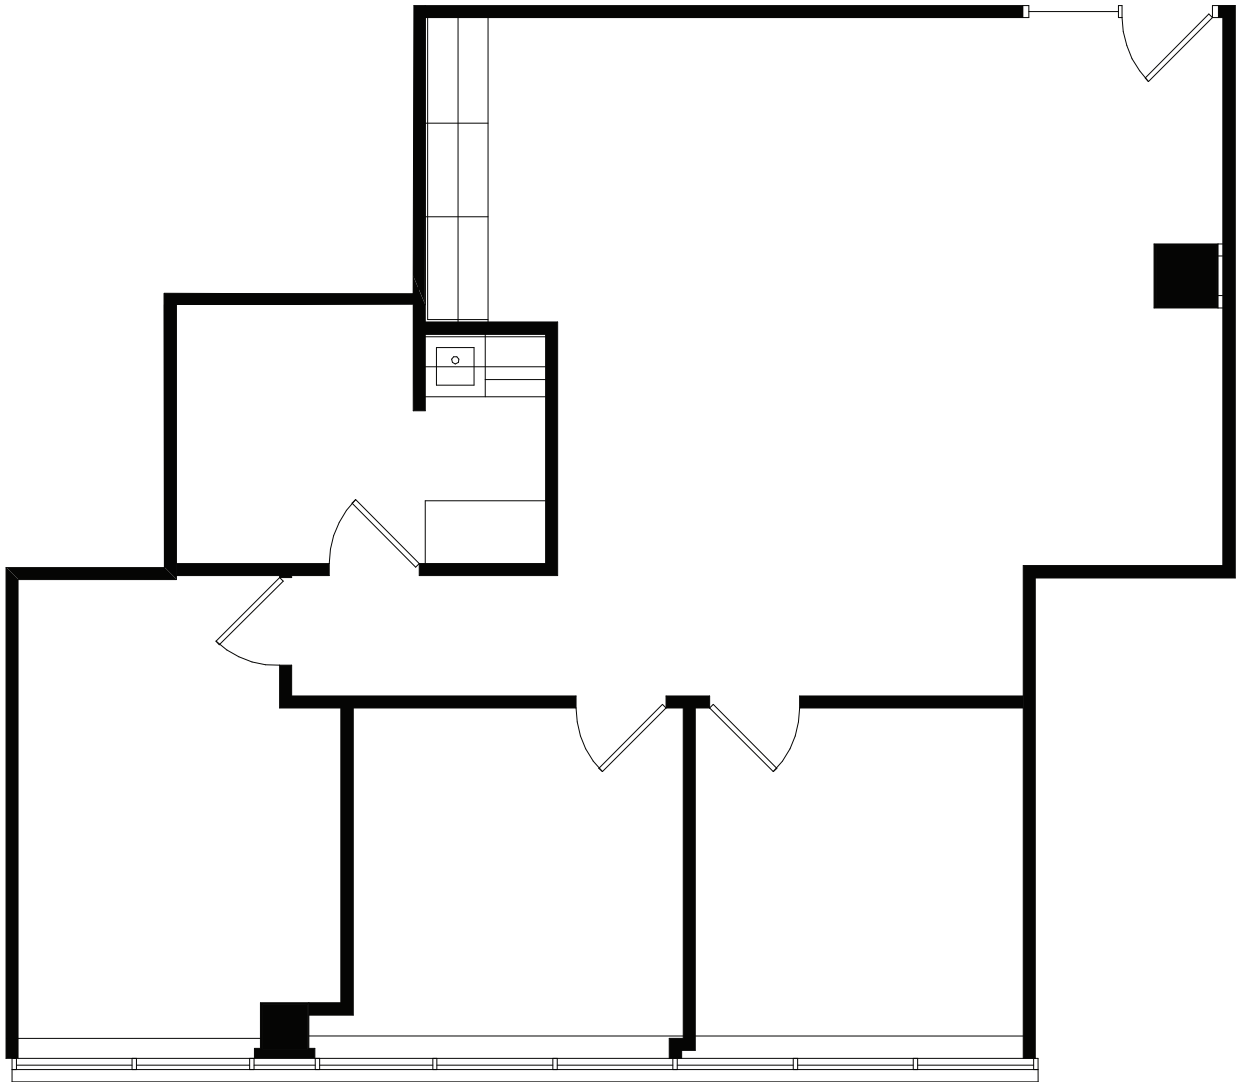

Suite 705

As-Built 1,347 Sq. Ft.

* Dimensions are Deemed as Accurate but not to Scale