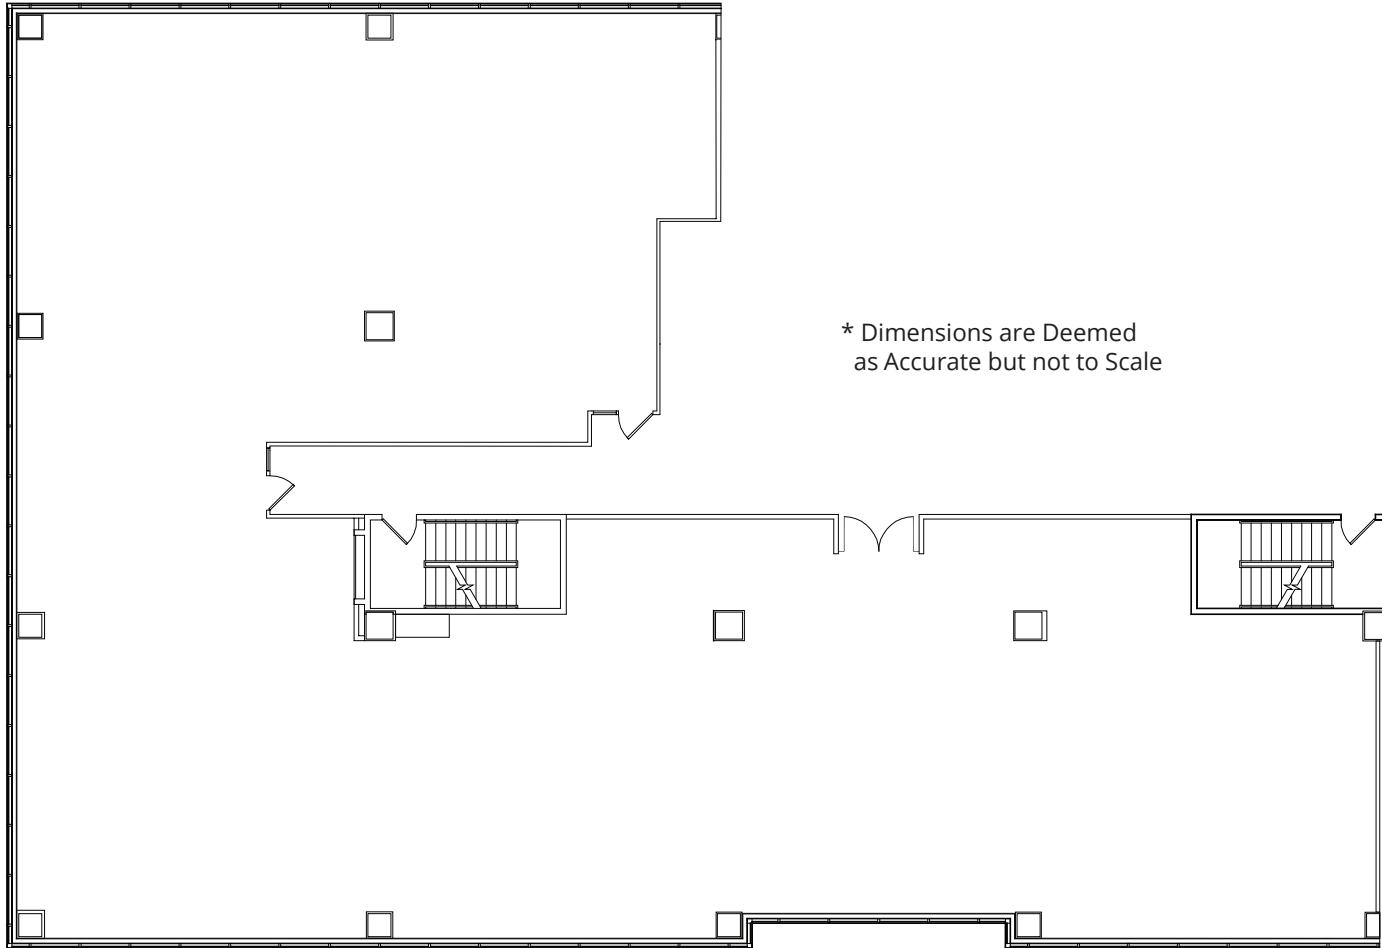

OLYMPIC PLACE

Suite 700

As-Built

7,547 Sq. Ft.

* Dimensions are Deemed
as Accurate but not to Scale

OWNED & MANAGED BY

LEASED BY