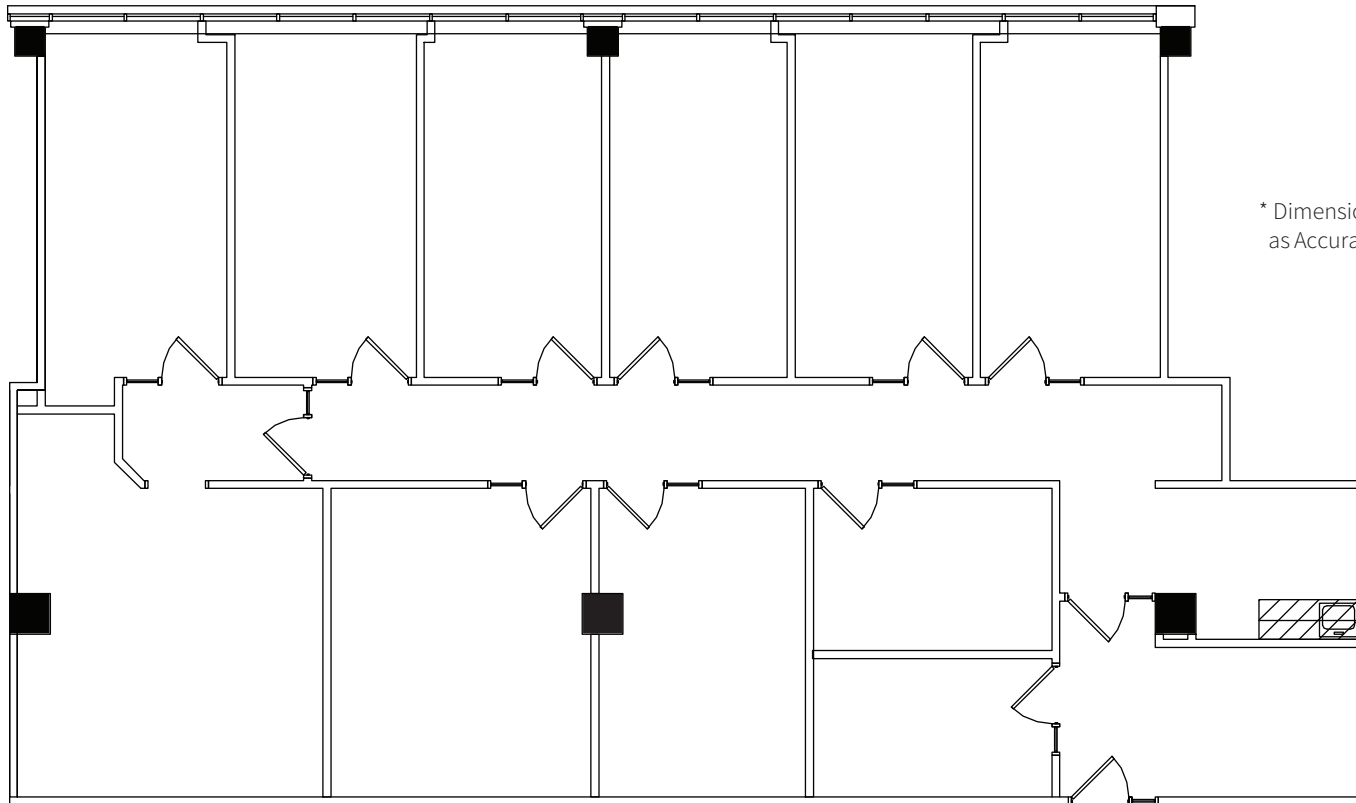

# EDINBURGH

CORPORATE CENTER

Suite 670

As-Built 3,210 Sq. Ft.

\* Dimensions are Deemed as Accurate but not to Scale

OWNED & MANAGED BY

LEASED BY