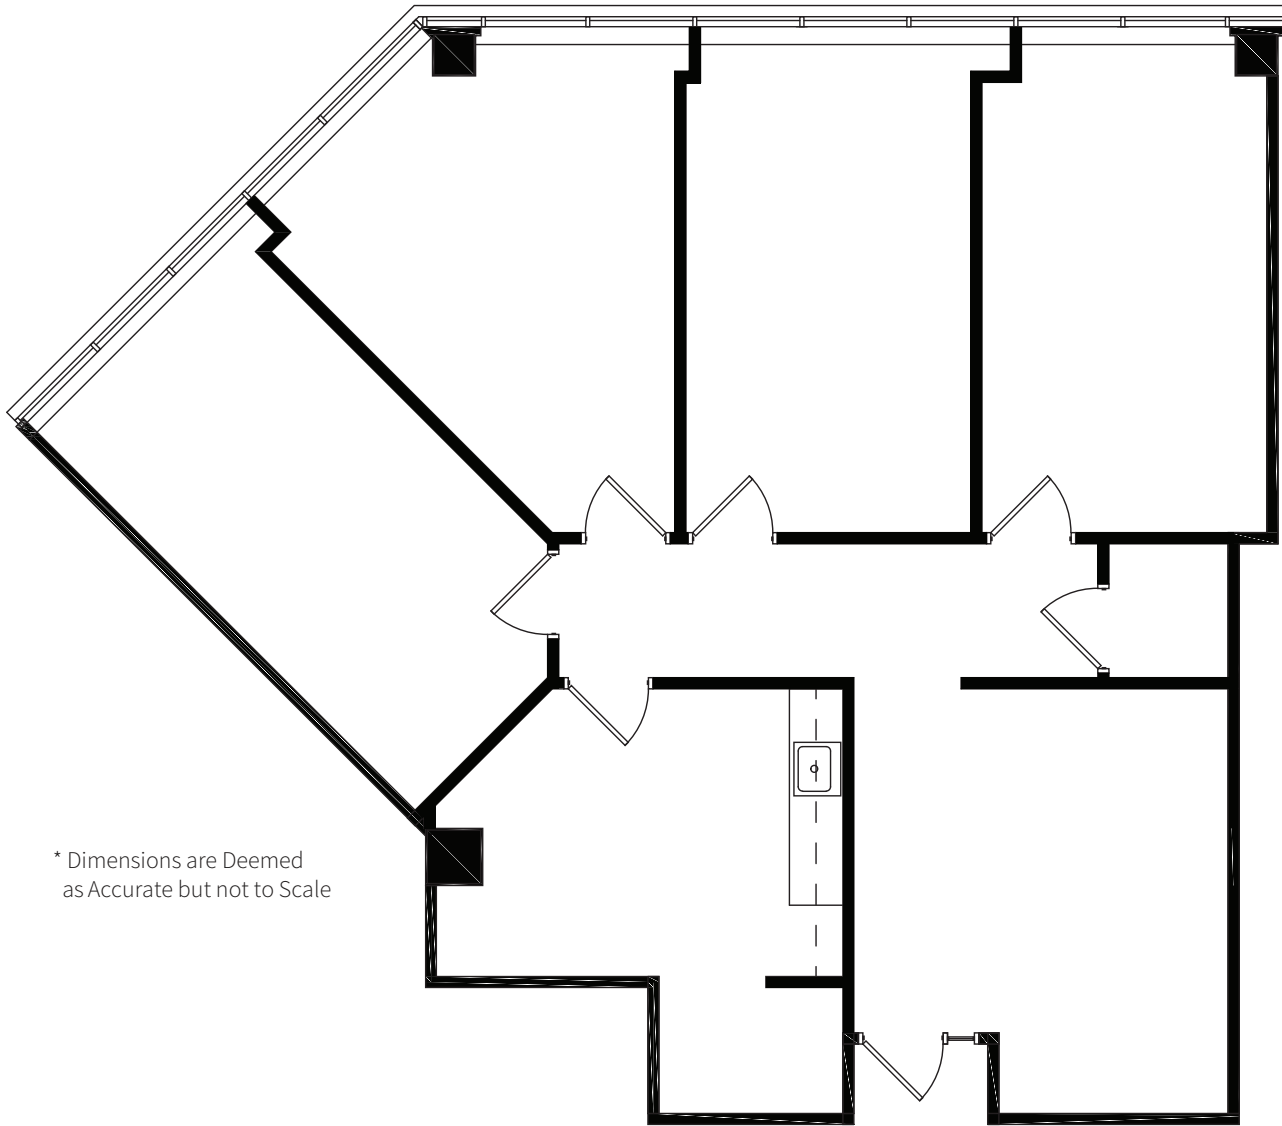

Suite 650

As-Built 1,755 Sq. Ft.

* Dimensions are Deemed as Accurate but not to Scale

OWNED & MANAGED BY

LEASED BY