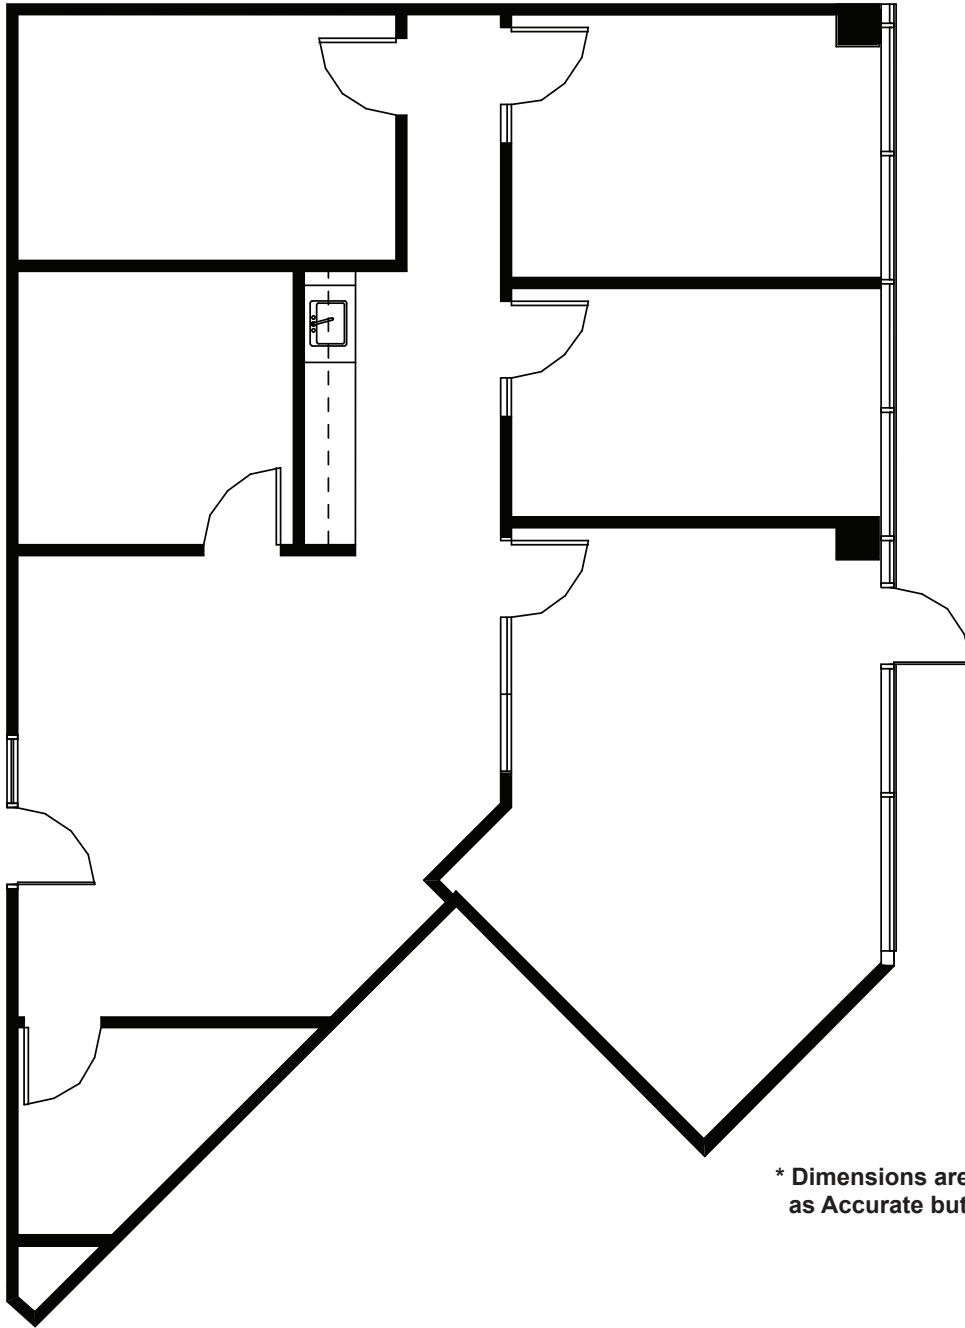

BROADWAY WEST

Suite 6250

As-Built 1,643 Sq. Ft.

* Dimensions are Deemed
as Accurate but not to Scale

OWNED & MANAGED BY

LEASED BY