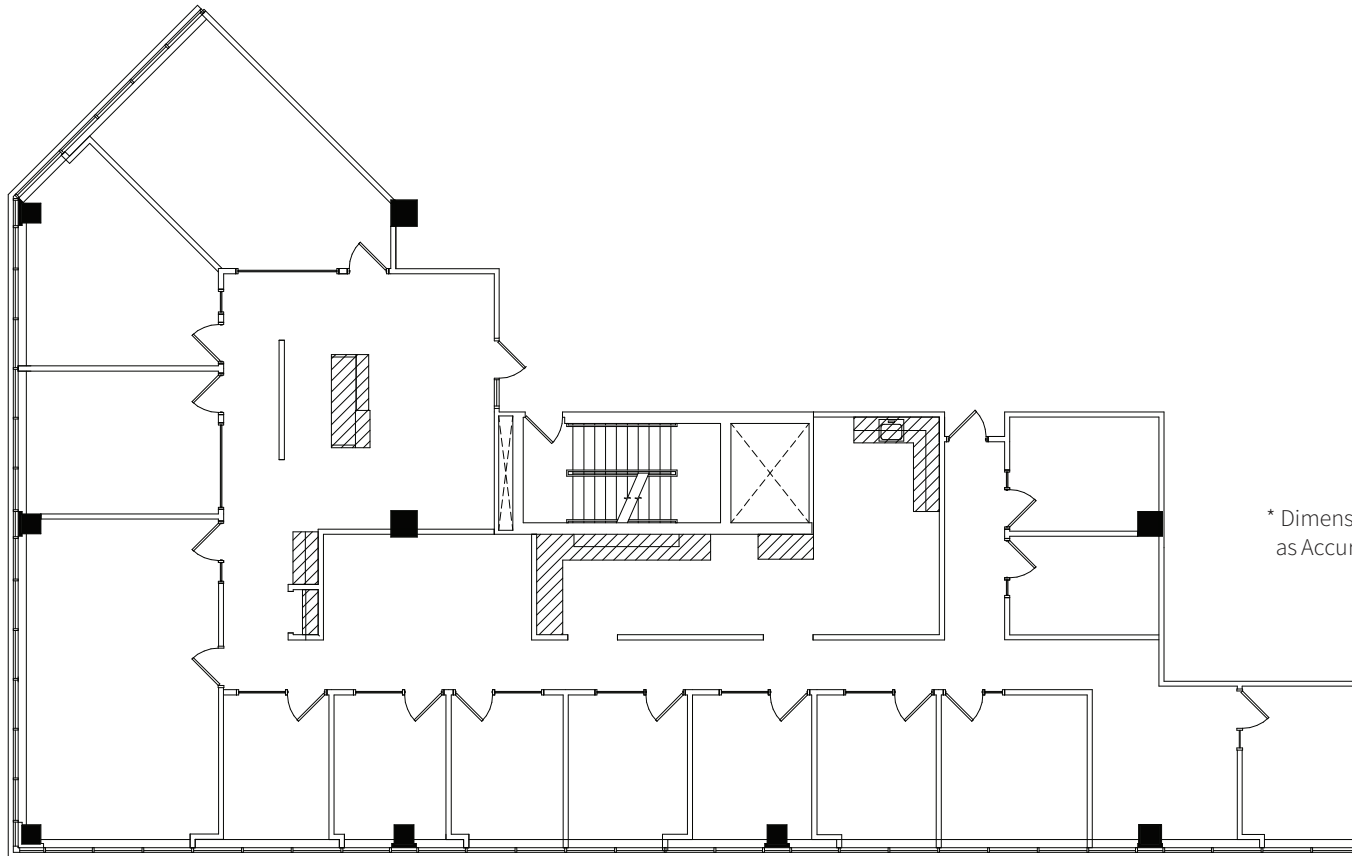

# EDINBURGH

CORPORATE CENTER

Suite 610

As-Built 4,583 Sq. Ft.

\* Dimensions are Deemed as Accurate but not to Scale

OWNED & MANAGED BY

LEASED BY