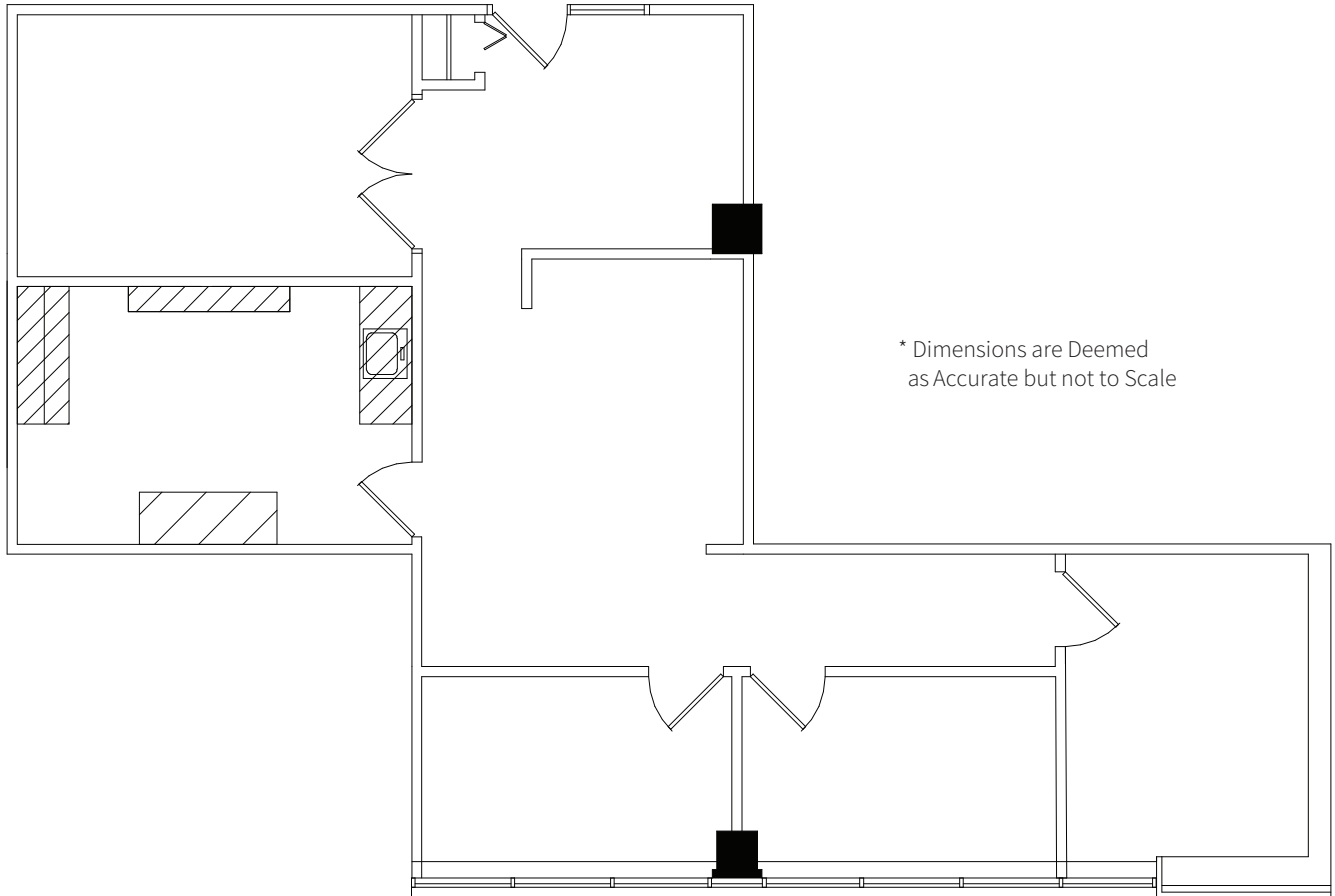

EDINBOROUGH

CORPORATE CENTER

Suite 601

As-Built 1,750 Sq. Ft.

OWNED & MANAGED BY

LEASED BY