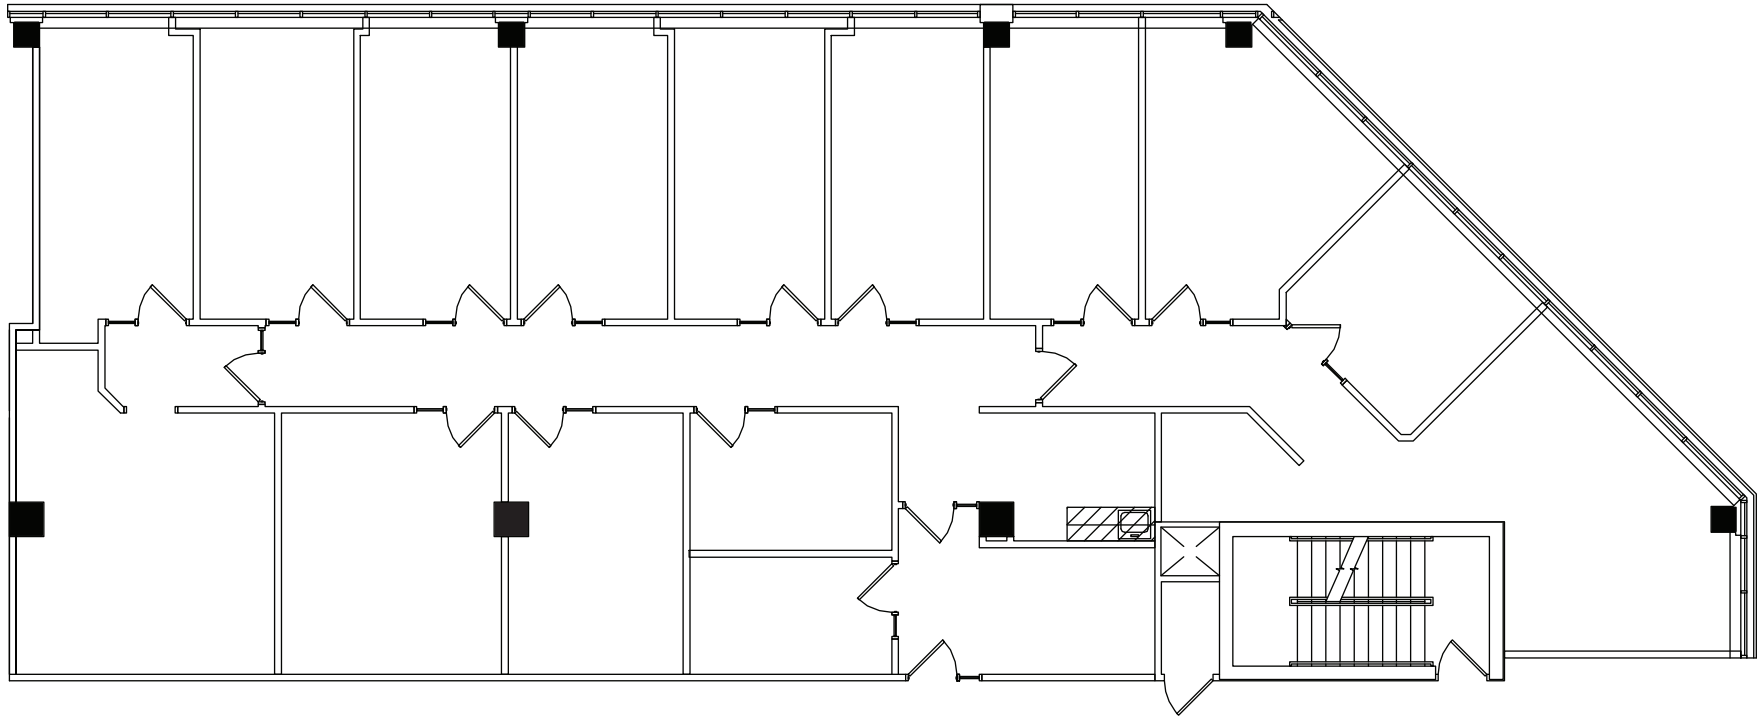

EDINBURGH

CORPORATE CENTER

Suite 600

As-Built 4,496 Sq. Ft.

* Dimensions are Deemed as Accurate but not to Scale

OWNED & MANAGED BY

LEASED BY