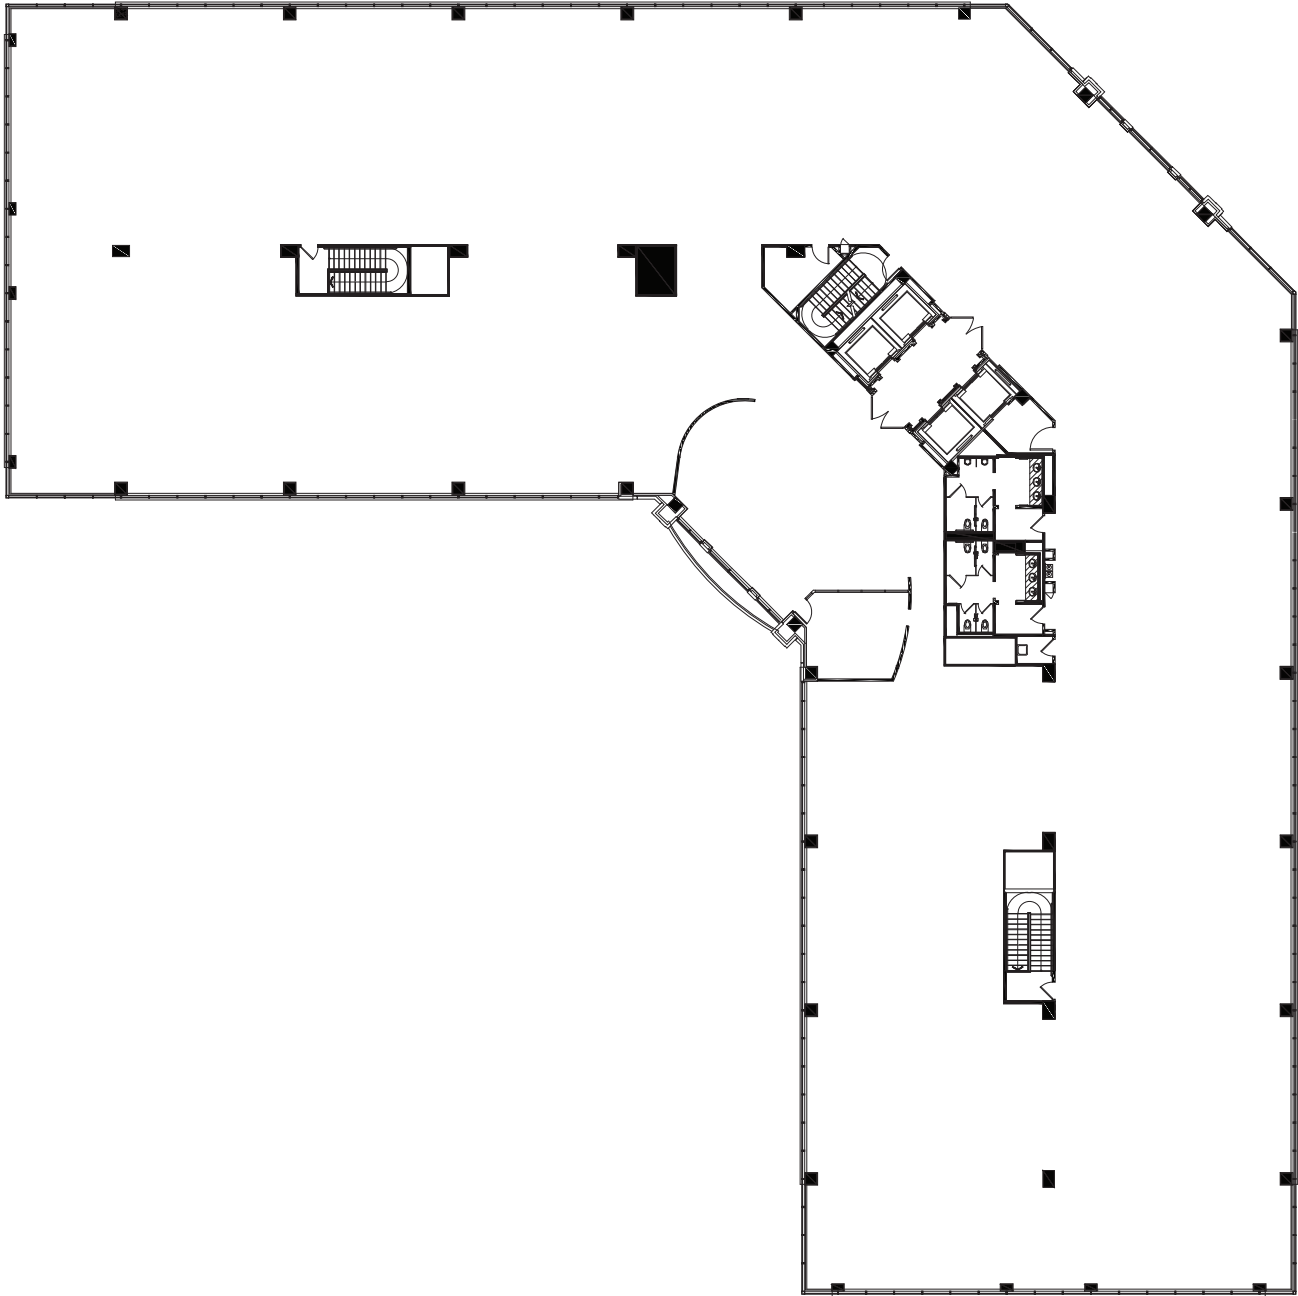

Suite 600

As-Built

31,596 Sq. Ft.

* Dimensions are Deemed
as Accurate but not to Scale

OWNED & MANAGED BY

LEASED BY