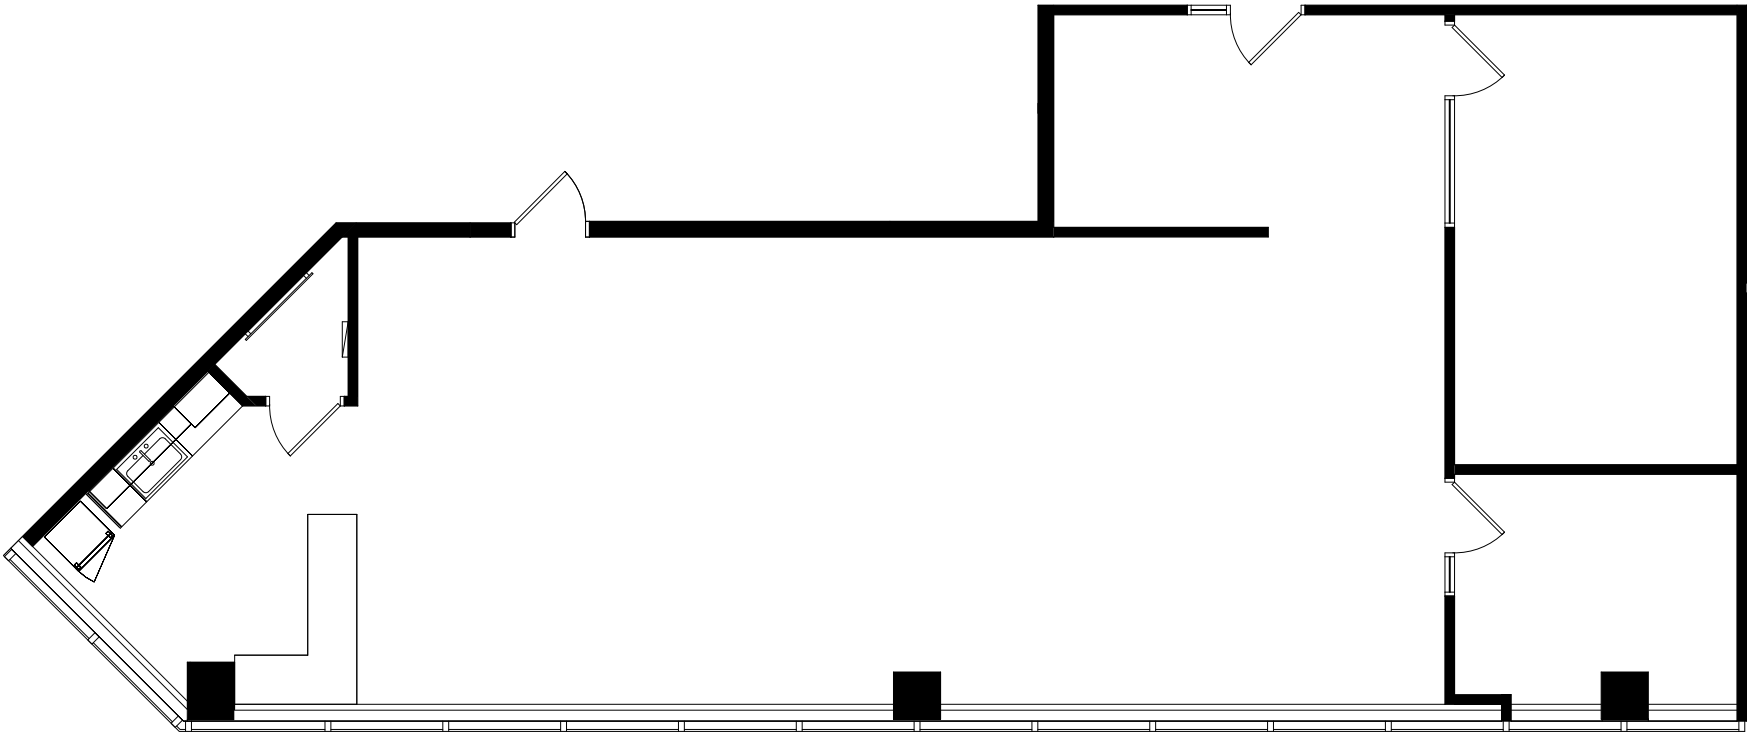

WEST RIDGE

Suite 510

As-Built 1,949 Sq. Ft.

\* Dimensions are Deemed as Accurate but not to Scale

OWNED & MANAGED BY

LEASED BY