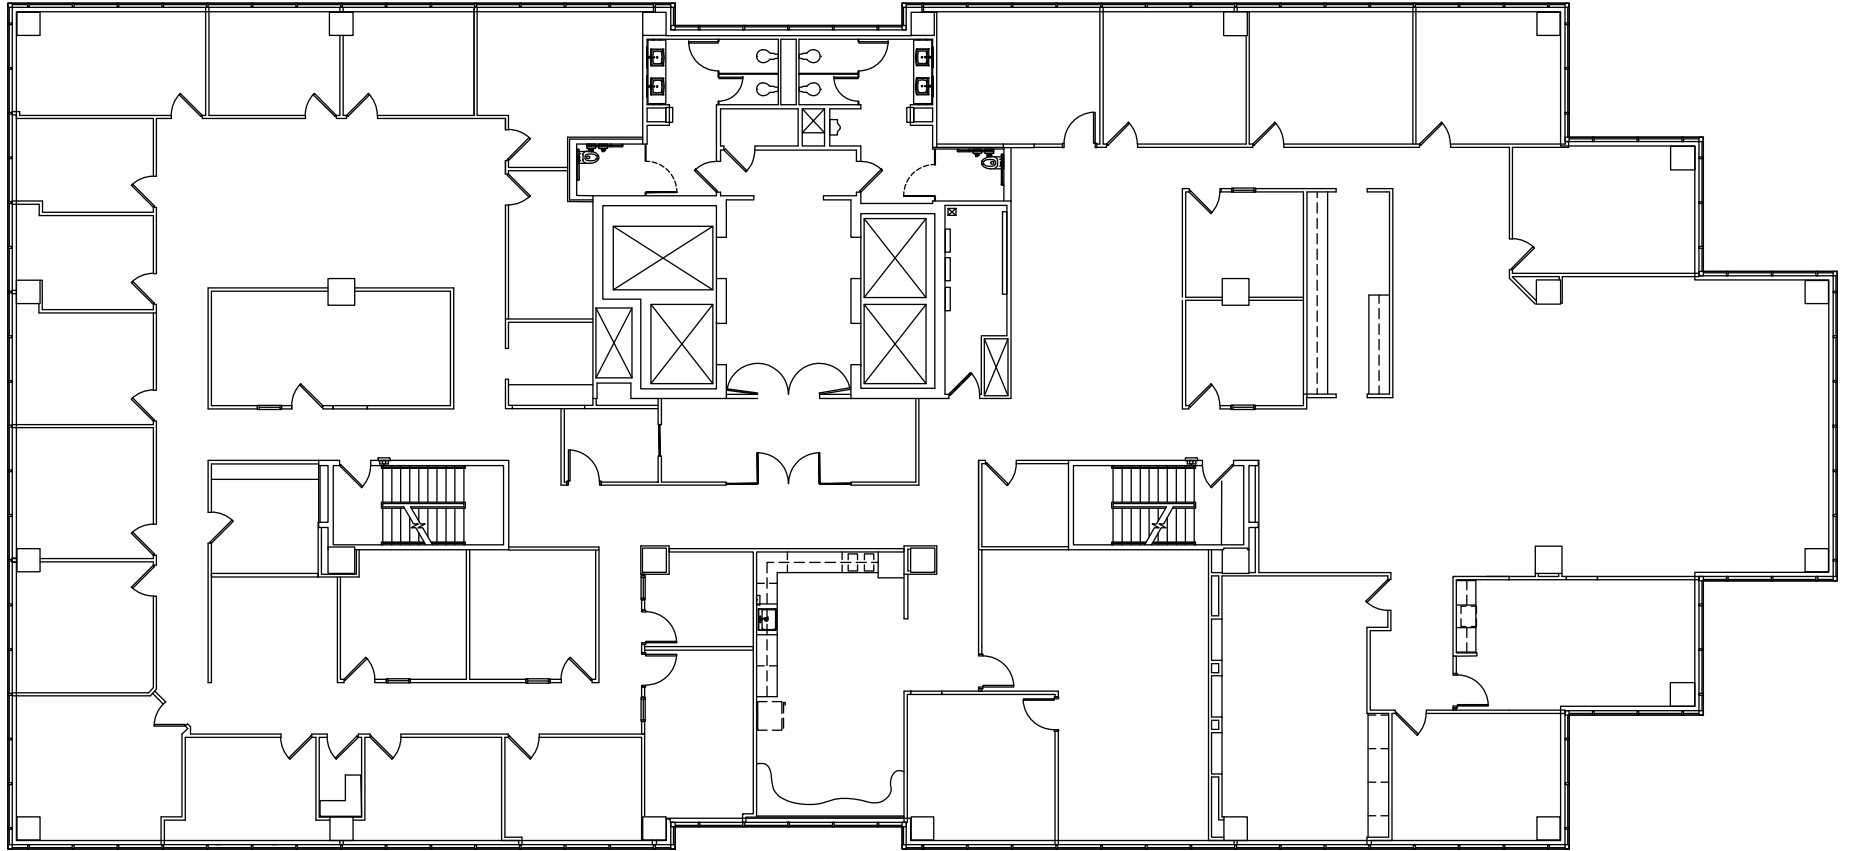

OLYMPIC PLACE

Suite 500

As-Built 12,941 Sq. Ft.

* Dimensions are Deemed as Accurate but not to Scale

OWNED & MANAGED BY

LEASED BY