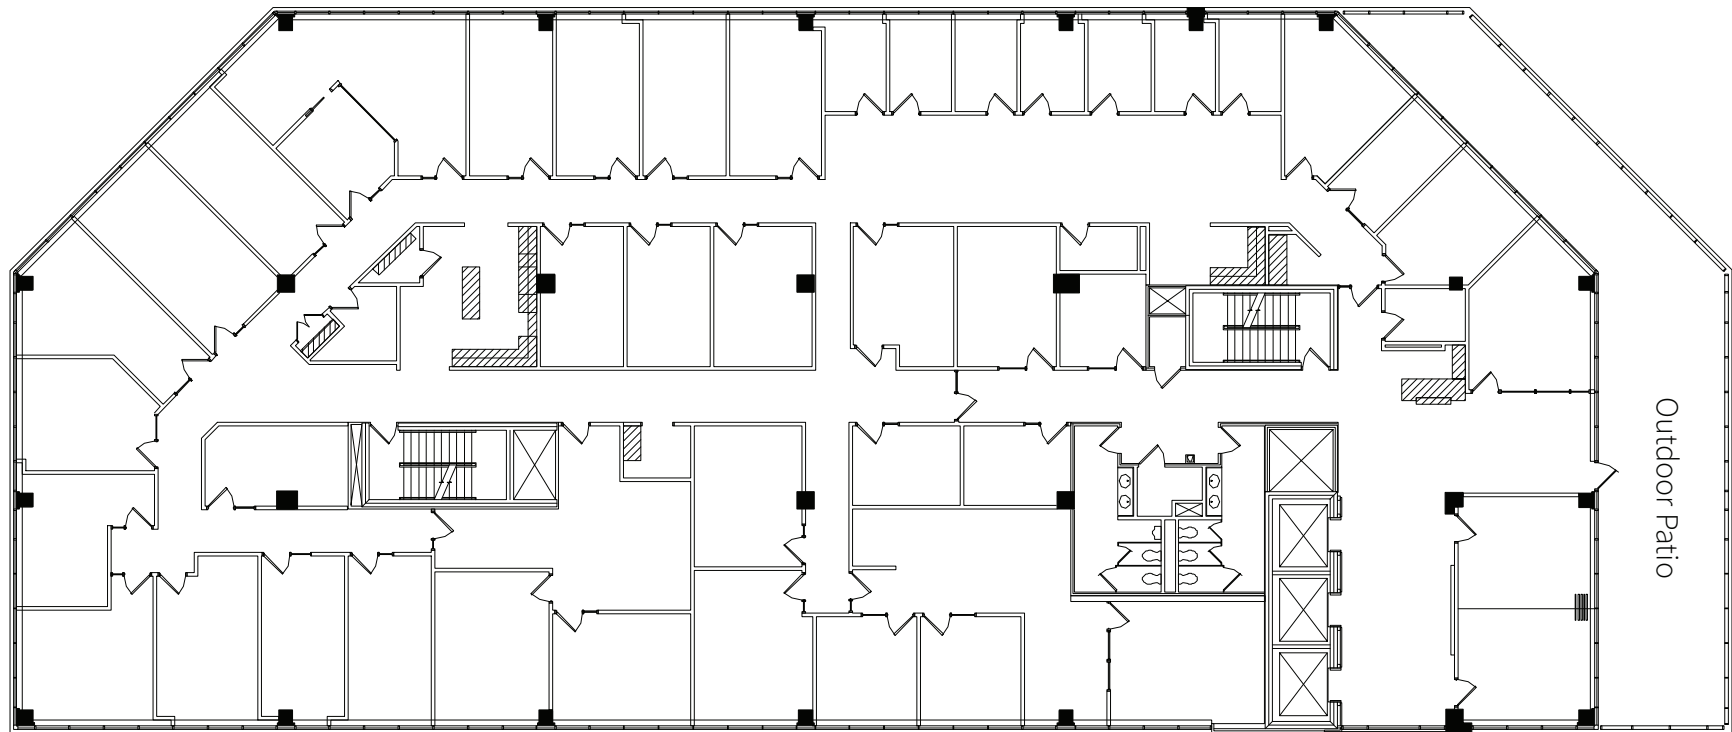

EDINBOROUGH

CORPORATE CENTER

Suite 500

As-Built 13,936 Sq. Ft.

* Dimensions are Deemed
as Accurate but not to Scale

OWNED & MANAGED BY

LEASED BY