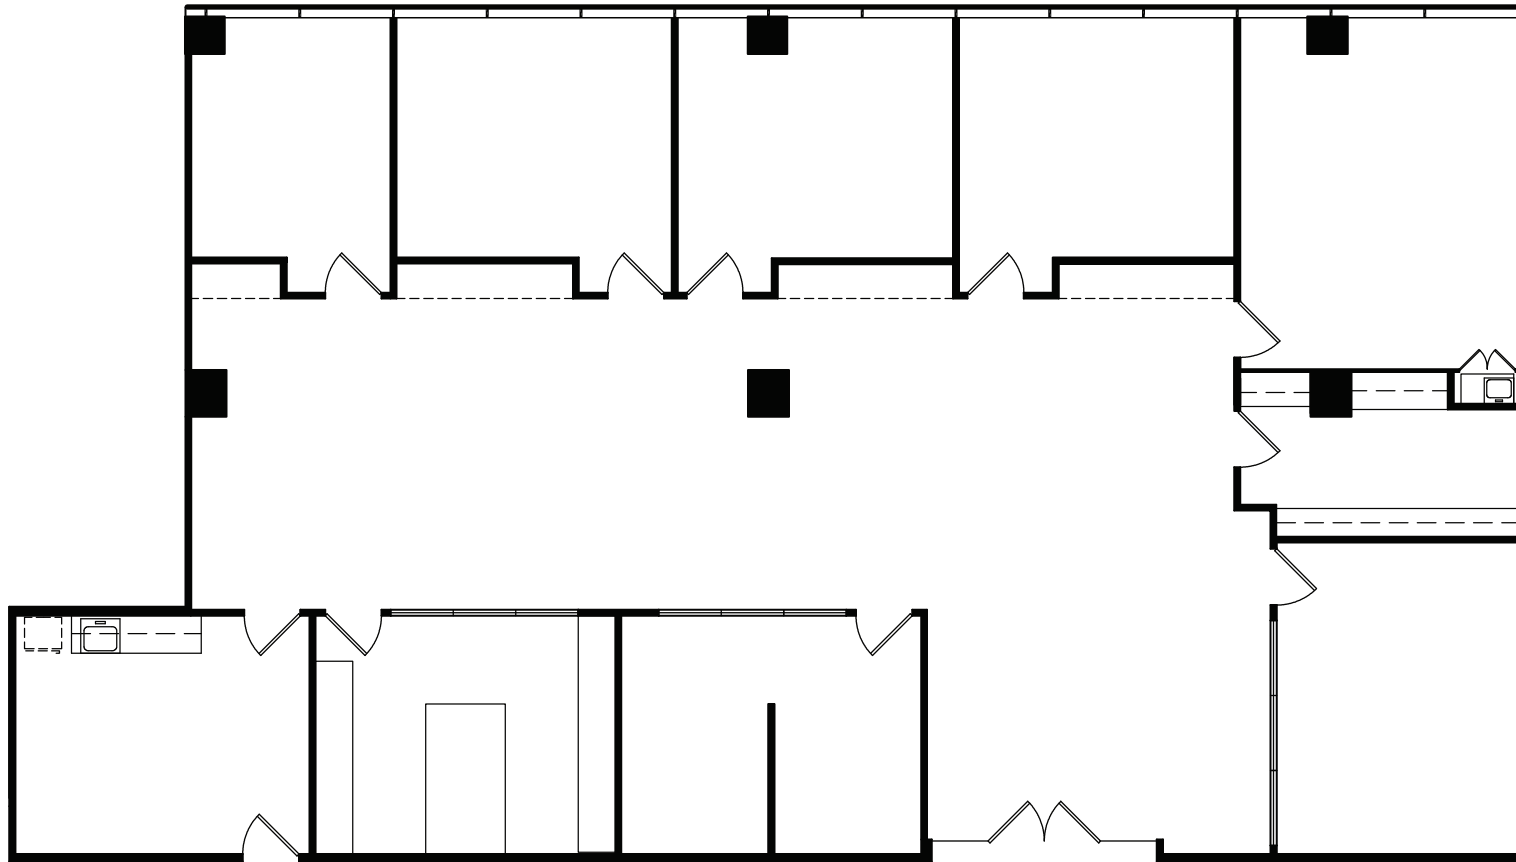

CIBC PLACE

Suite 500

As-Built 3,733 Sq. Ft.

* Dimensions are Deemed as Accurate but not to Scale