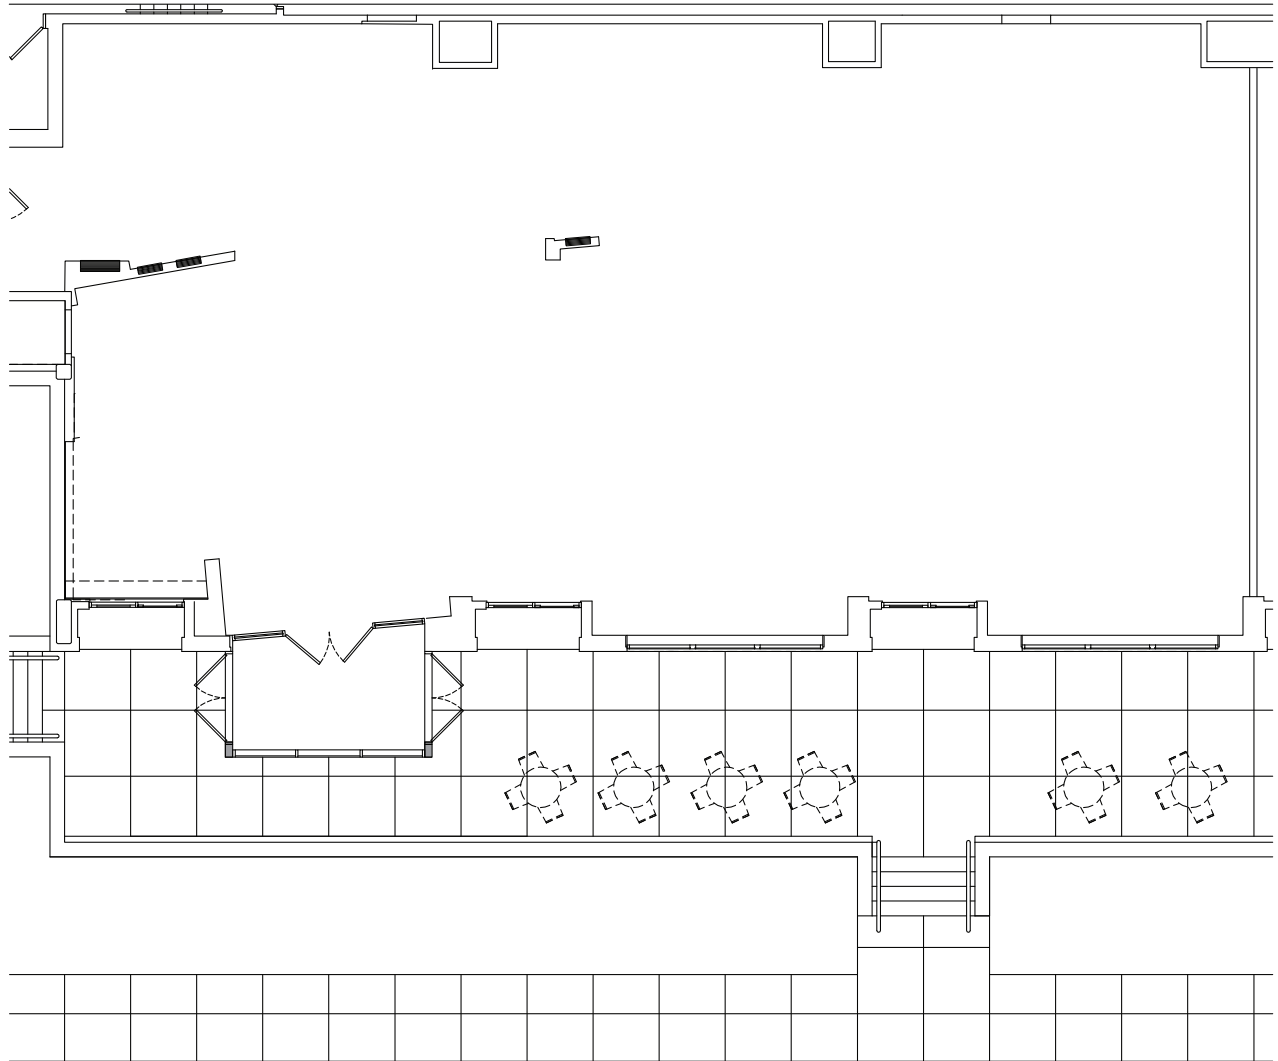

# METROPOLITAN FLATS

4651 Forest Park Avenue

Floor Plan      3,509 Sq. Ft.

\* Dimensions are Deemed  
as Accurate but not to Scale

LEASED BY

**CBRE**

OWNED BY

**MANOR** REAL ESTATE