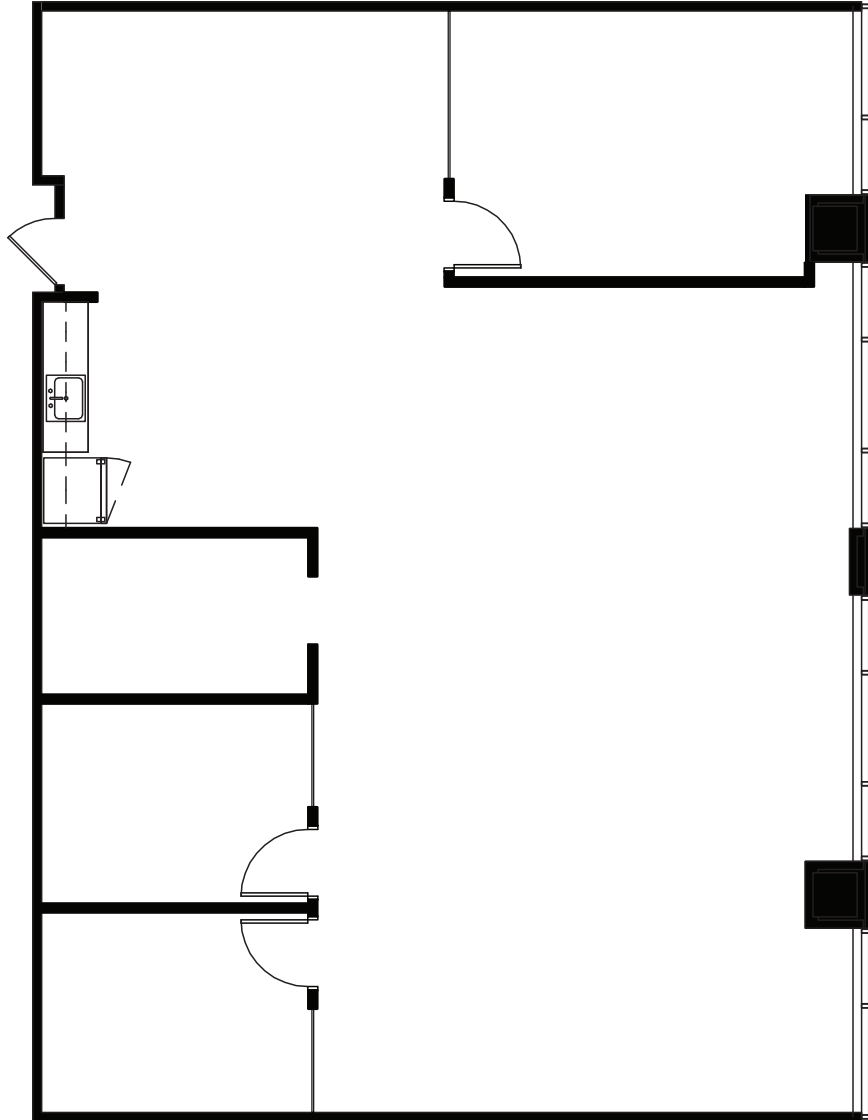

Suite 460

As-Built

2,147 Sq. Ft.

* Dimensions are Deemed as Accurate but not to Scale

OWNED & MANAGED BY

LEASED BY