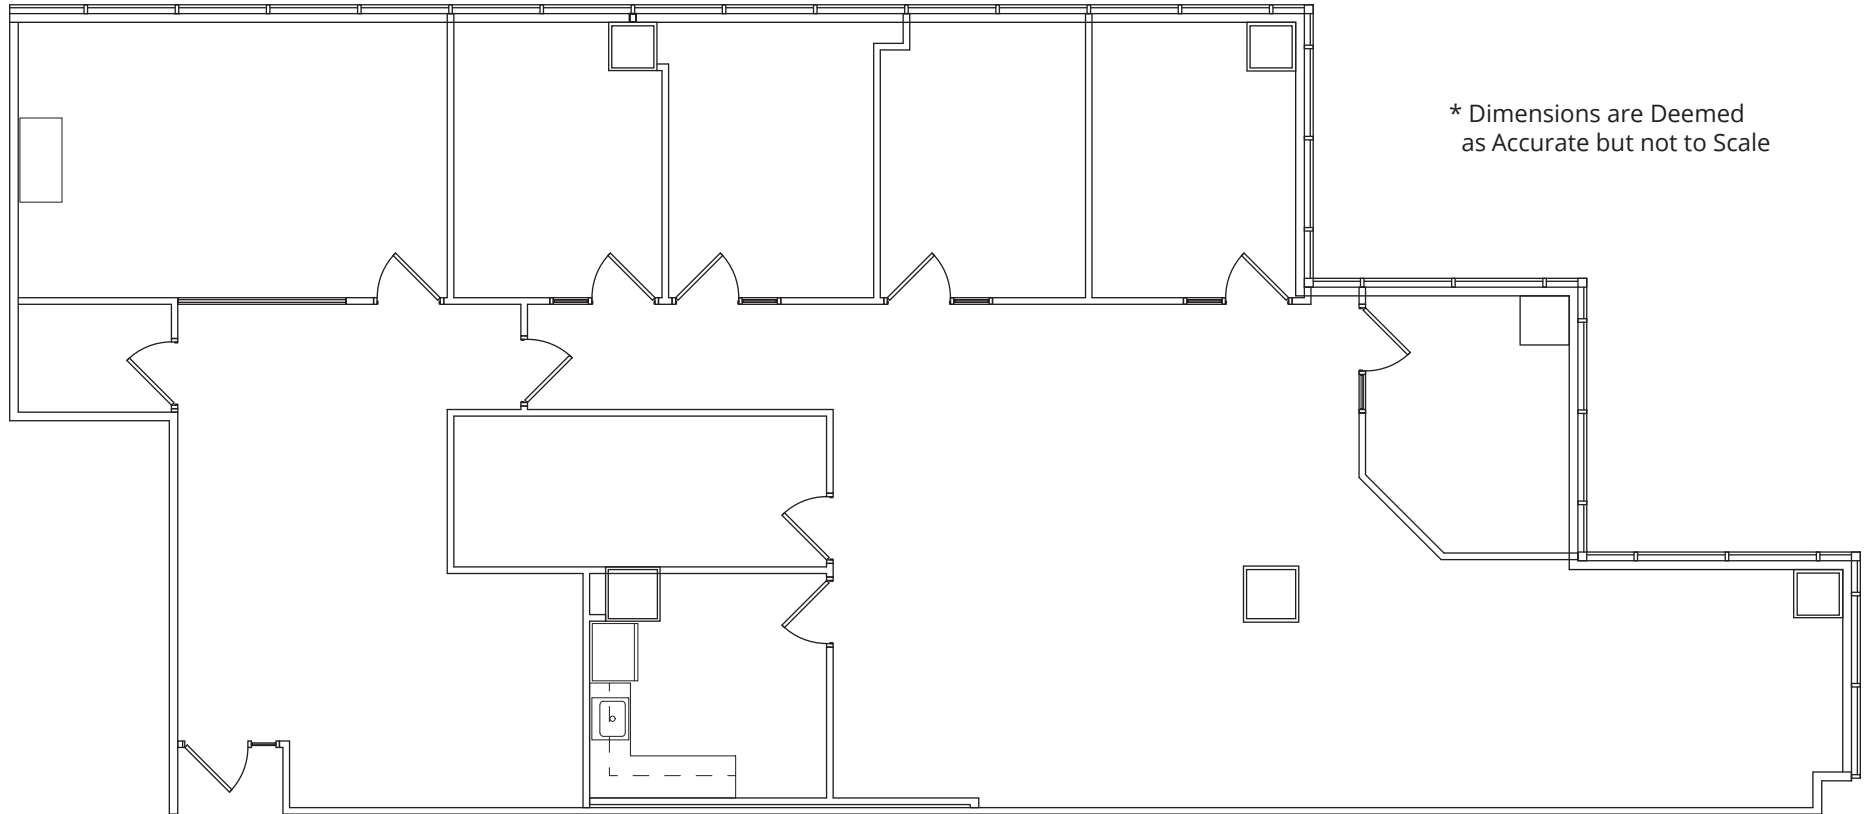

OLYMPIC PLACE

Suite 450

As-Built 3,080 Sq. Ft.

OWNED & MANAGED BY

LEASED BY