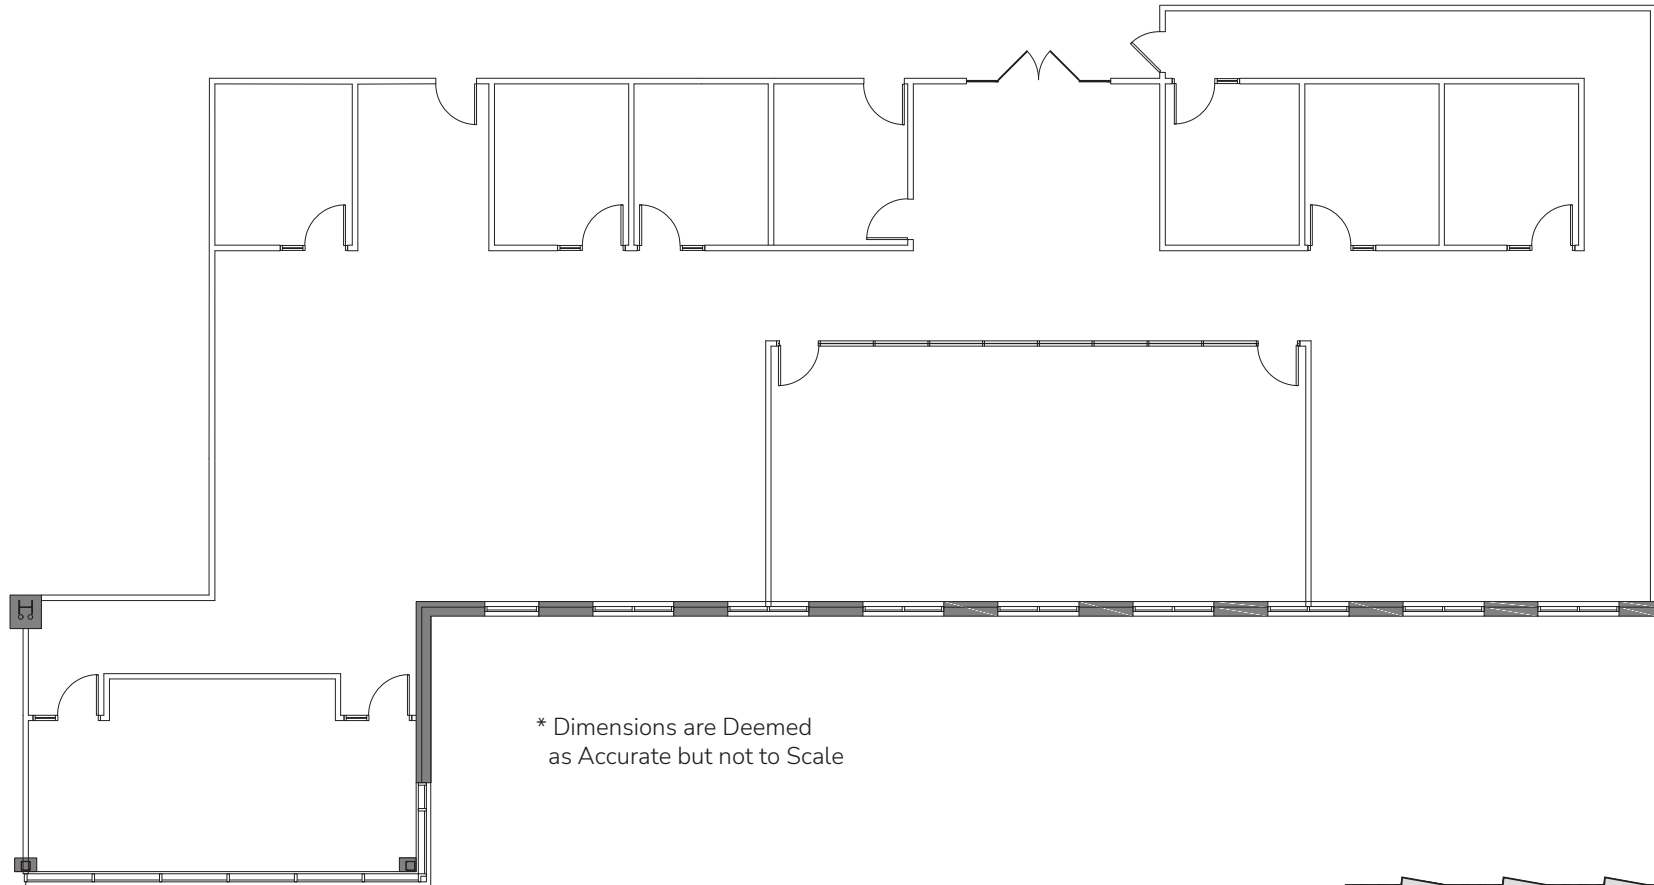

## Suite 420

As-Built

5,744 Sq. Ft.

OWNED & MANAGED BY

LEASED BY