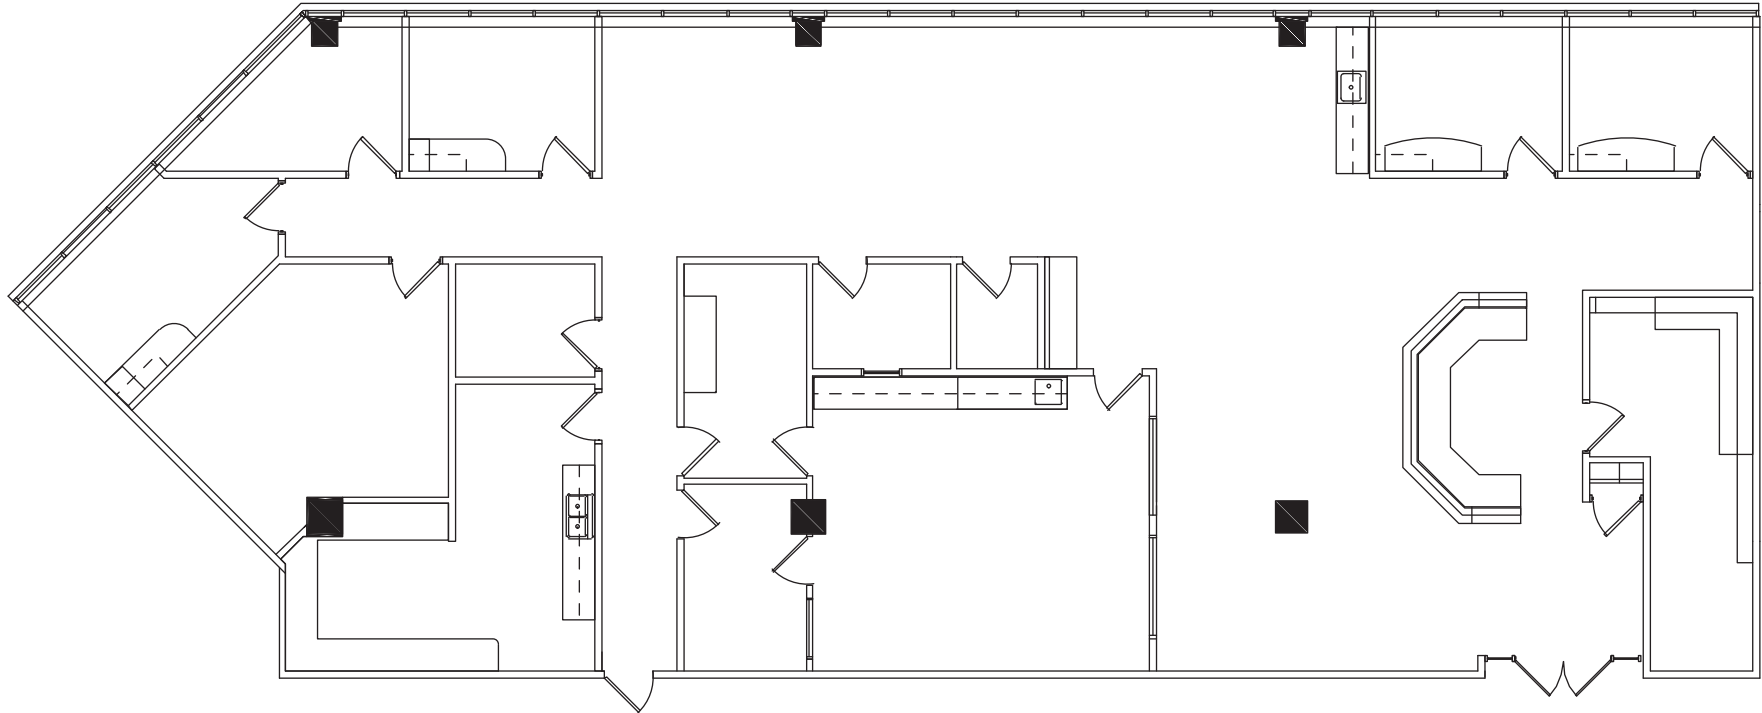

EDINBURGH

CORPORATE CENTER

Suite 412

As-Built 4,799 Sq. Ft.

* Dimensions are Deemed as Accurate but not to Scale

OWNED & MANAGED BY

LEASED BY