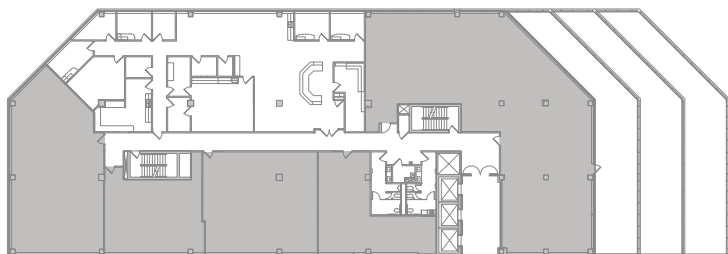

EDINBURGH

CORPORATE CENTER

Suite 412

As-Built 4,799 Sq. Ft.

* Dimensions are Deemed as Accurate but not to Scale

OWNED & MANAGED BY

LEASED BY