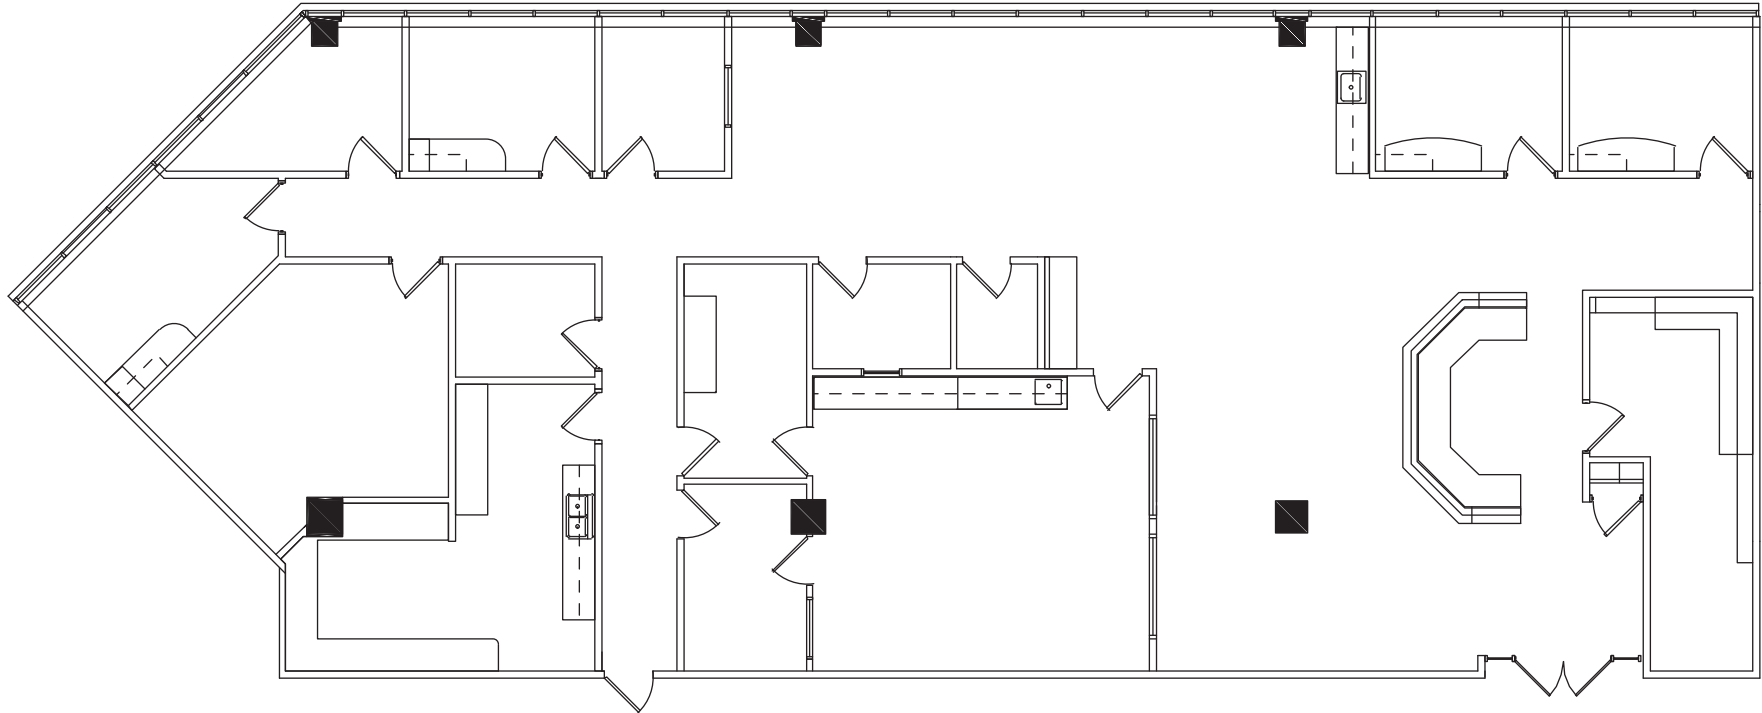

EDINBURGH

CORPORATE CENTER

Suite 412

As-Built 4,799 Sq. Ft.

* Dimensions are Deemed as Accurate but not to Scale

OWNED & MANAGED BY

LEASED BY