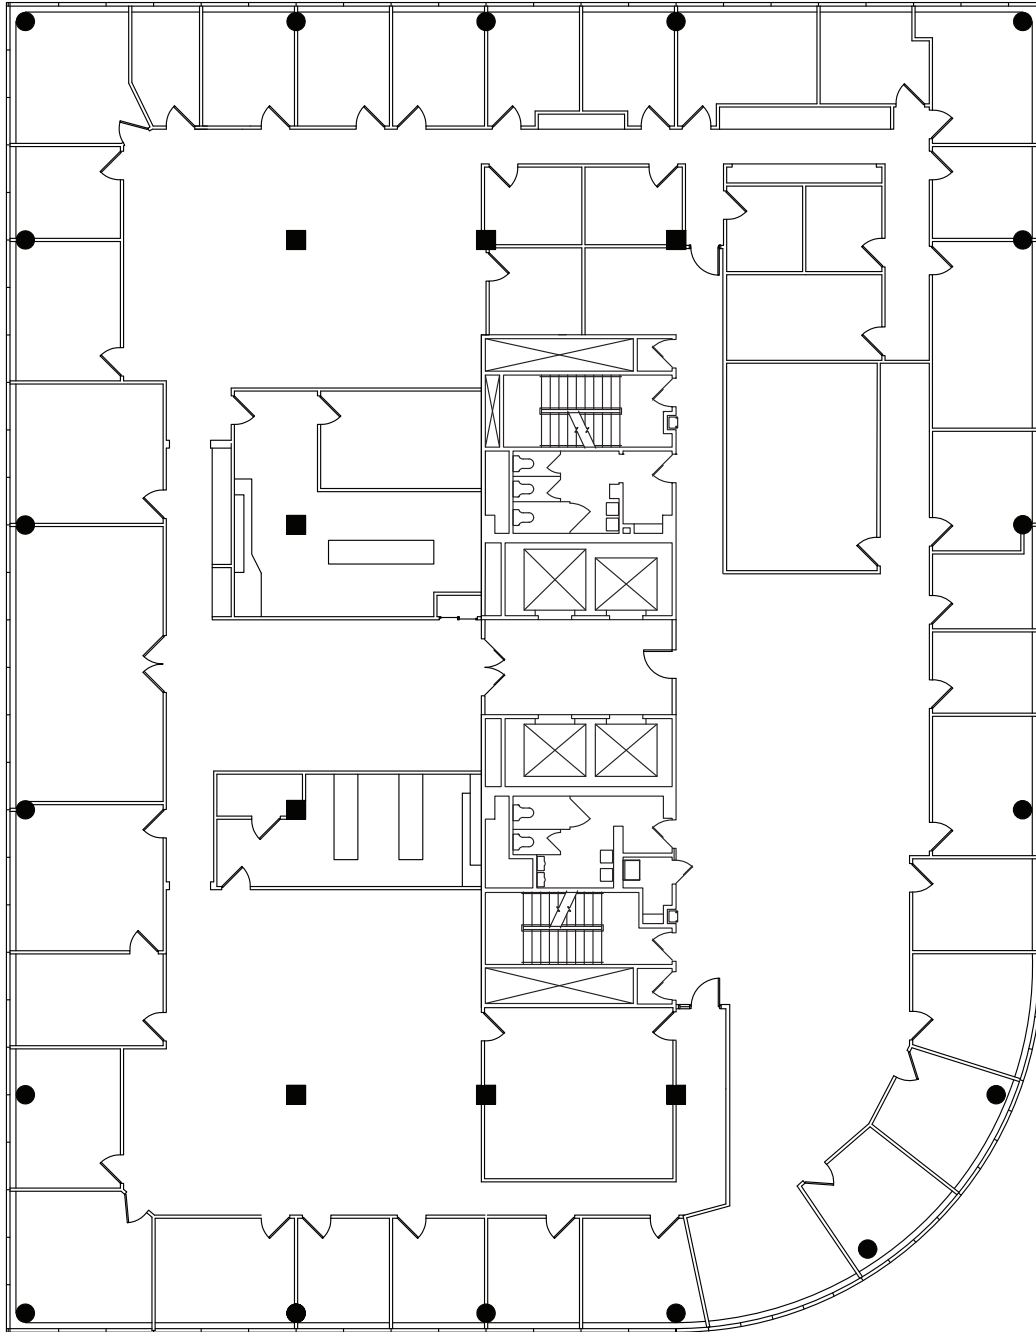

 BEMISTON TOWER

Suite 400

As-Built

13,970 Sq. Ft.

* Dimensions are Deemed as Accurate but not to Scale

LEASED & MANAGED BY