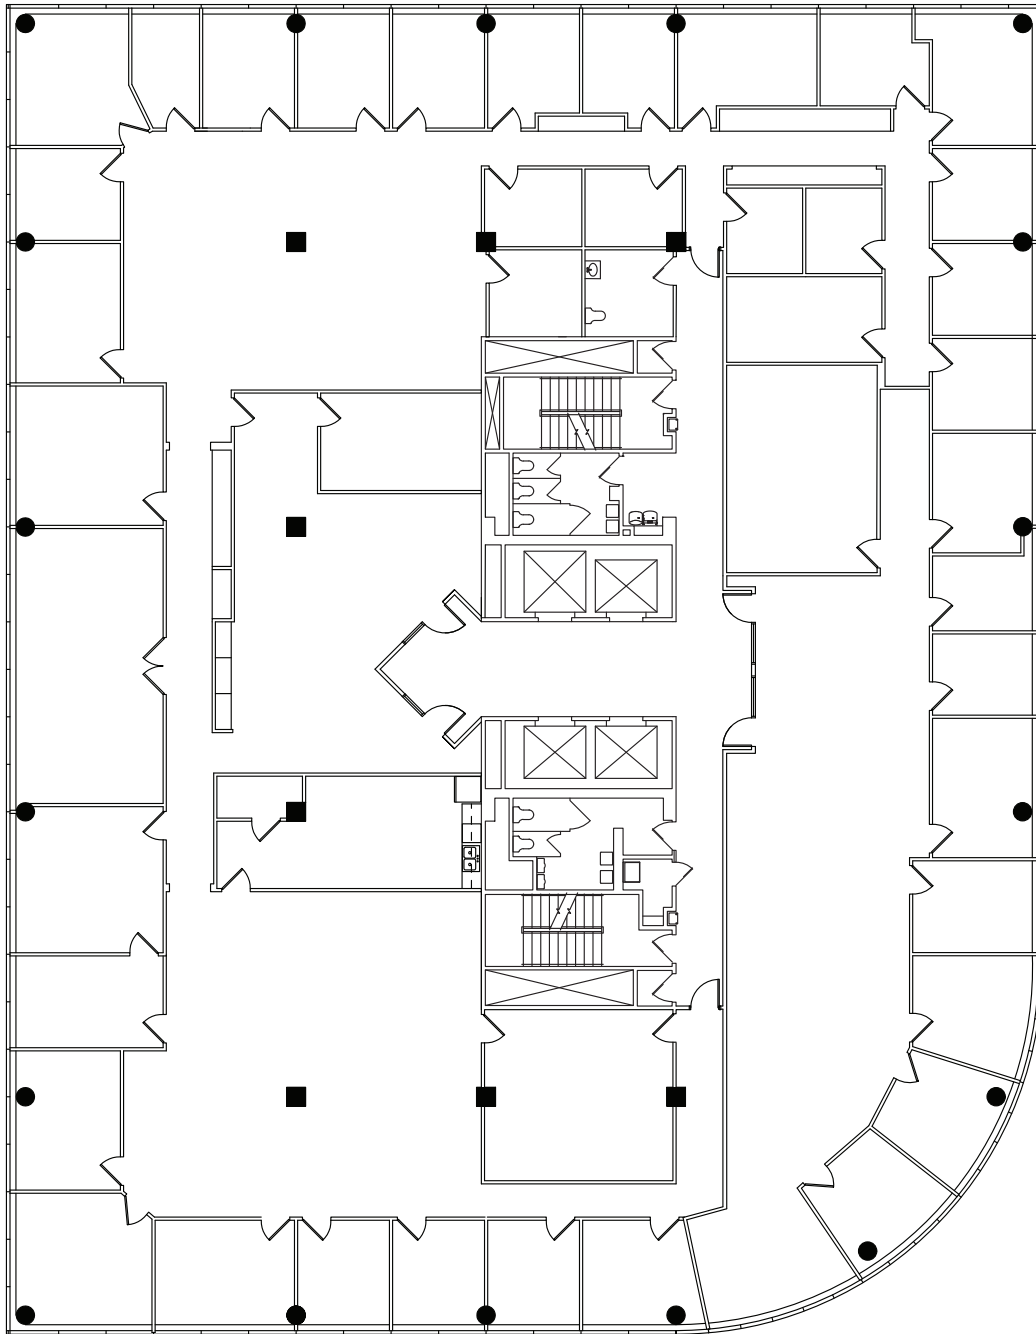

 BEMISTON TOWER

Suite 400

As-Built

13,970 Sq. Ft.

\* Dimensions are Deemed as Accurate but not to Scale

LEASED & MANAGED BY