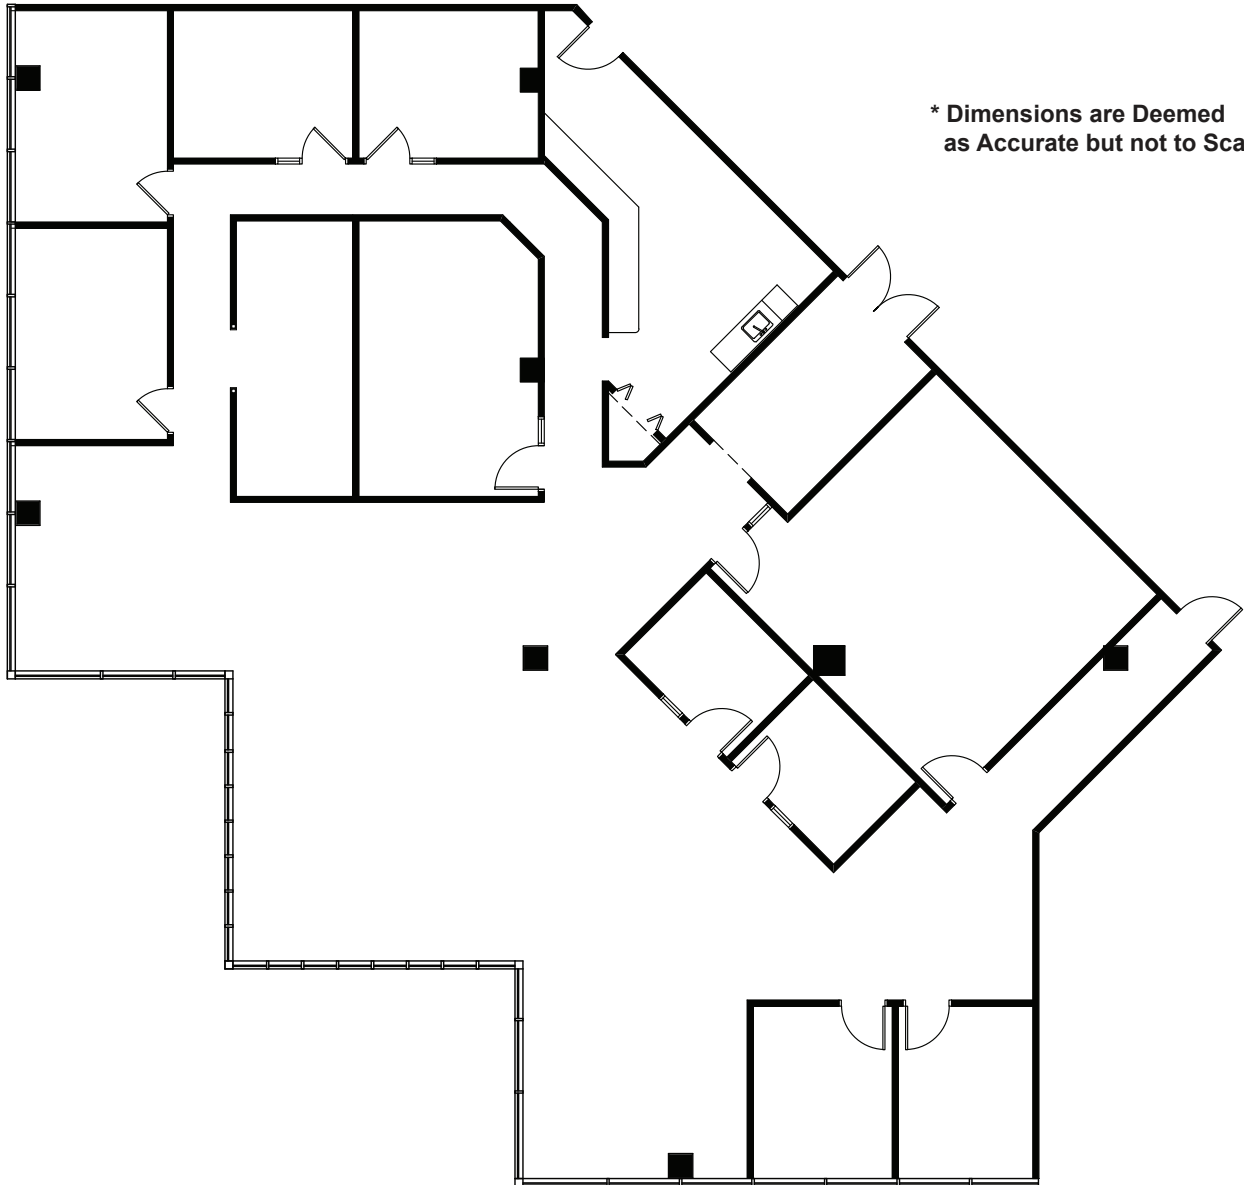

# BROADWAY WEST

Suite 3850

As-Built      5,285 Sq. Ft.

OWNED & MANAGED BY

LEASED BY