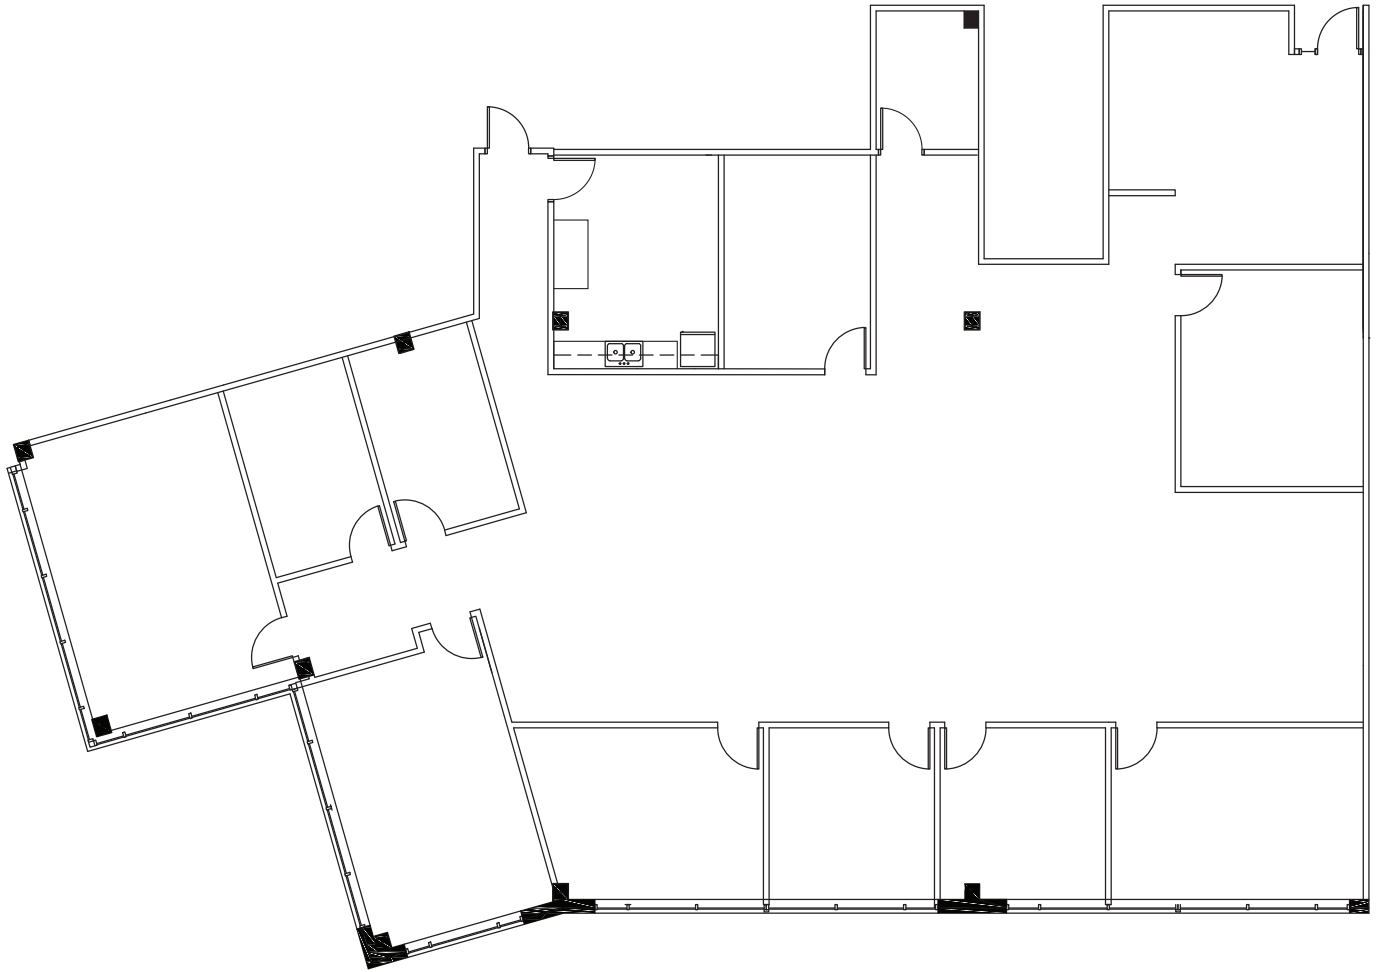

# FLAGSHIP

corporate center

Suite 380

As-Built      5,557 Sq. Ft.

*\* Dimensions are Deemed  
as Accurate but not to Scale*

OWNED & MANAGED BY

LEASED BY