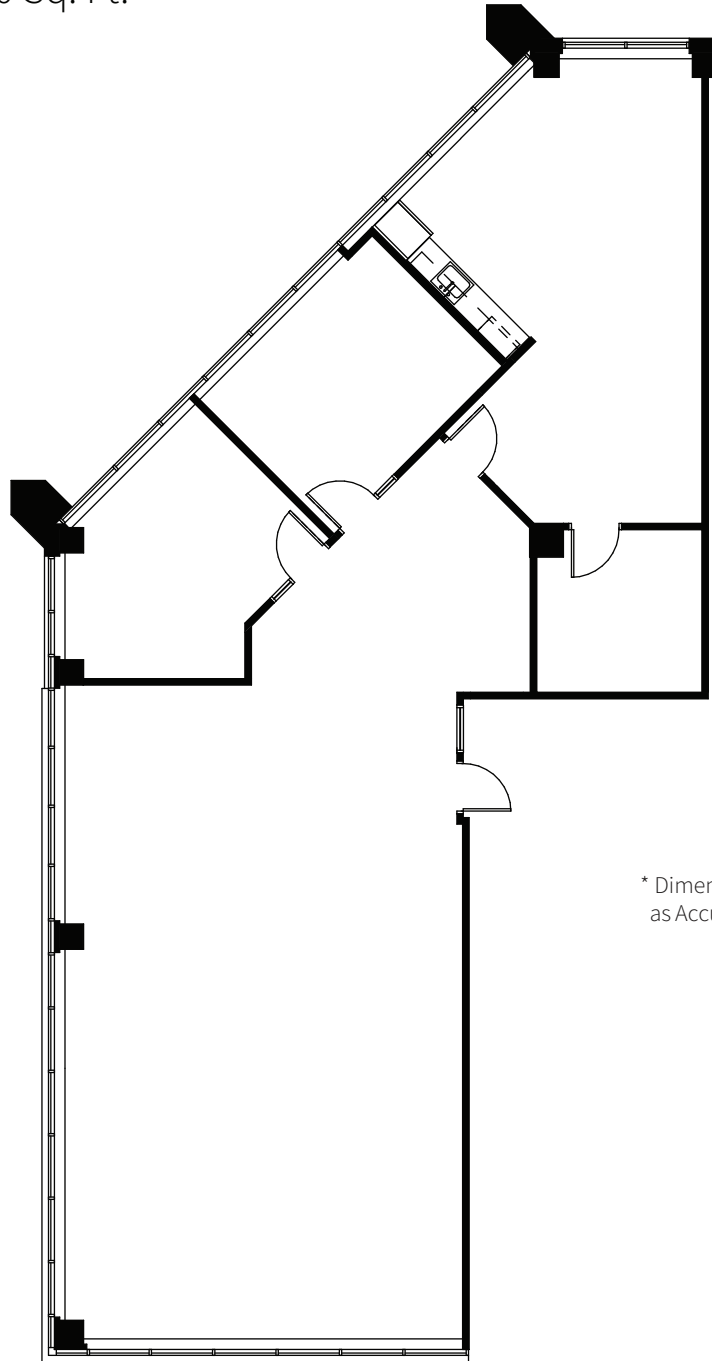

Suite 360

As-Built 2,870 Sq. Ft.

* Dimensions are Deemed as Accurate but not to Scale

OWNED & MANAGED BY

LEASED BY