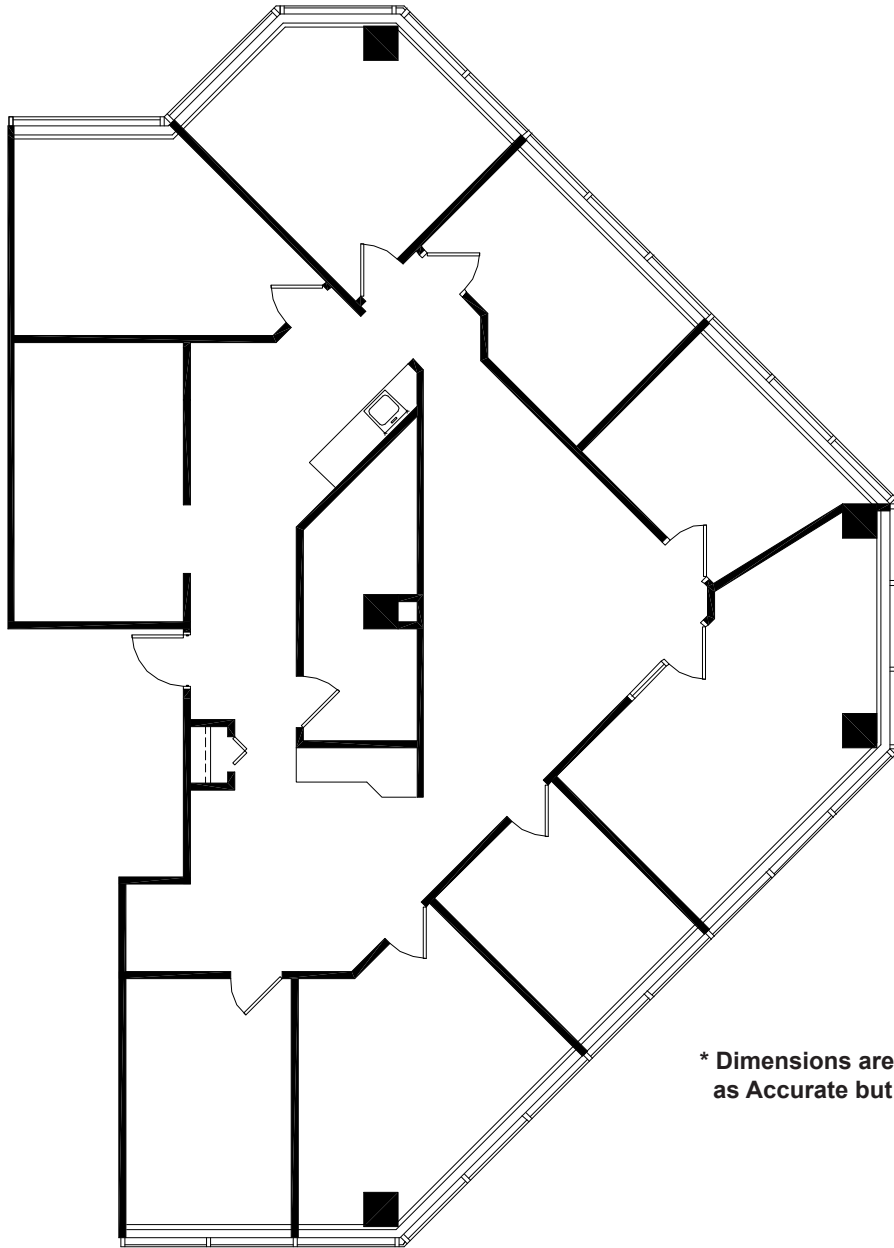

# WEST RIDGE

Suite 350

As-Built

2,827 Sq. Ft.

\* Dimensions are Deemed  
as Accurate but not to Scale

OWNED & MANAGED BY

LEASED BY