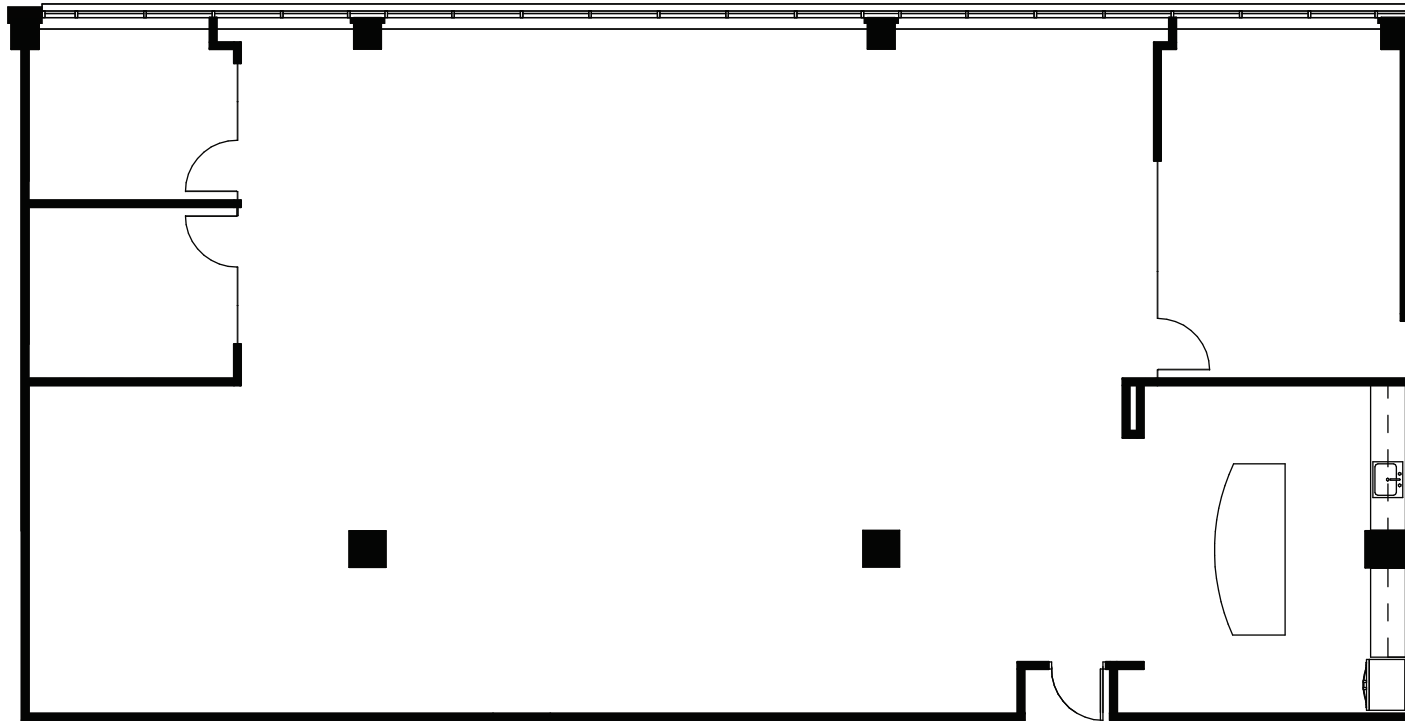

Suite 350

As-Built 4,466 Sq. Ft.

* Dimensions are Deemed as Accurate but not to Scale

OWNED & MANAGED BY

LEASED BY