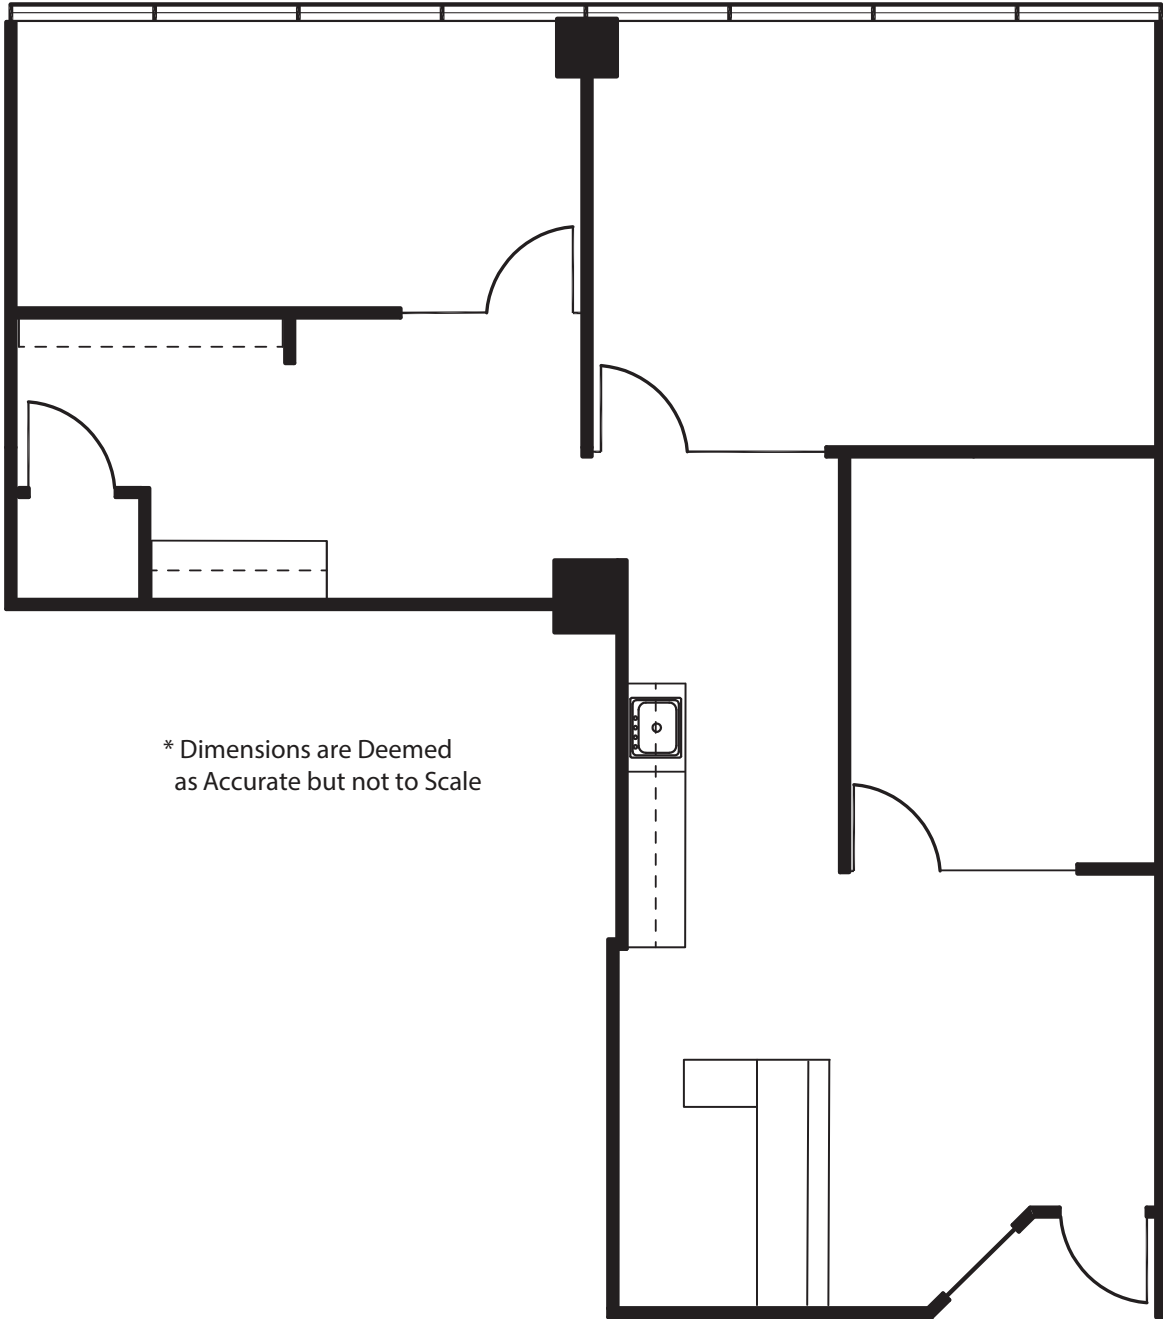

CIBC PLACE

Suite 325

As-Built 1,524 Sq. Ft.

* Dimensions are Deemed as Accurate but not to Scale