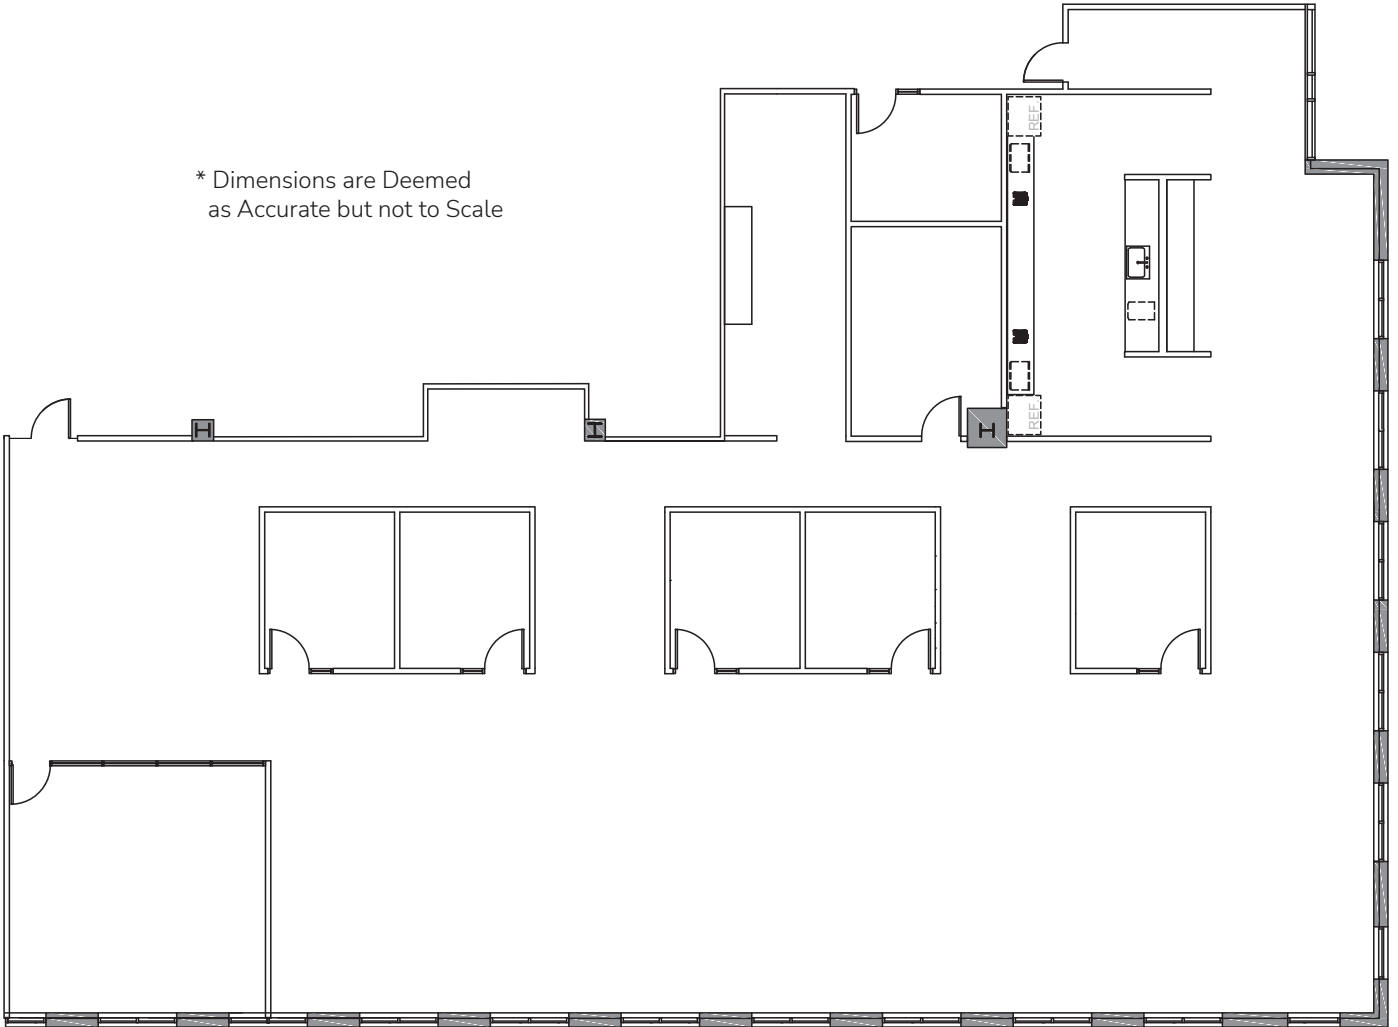

HIGHLANDS

HIGHLANDS ONE @ FOREST PARK

Suite 320

As-Built 6,750 Sq. Ft.

* Dimensions are Deemed
as Accurate but not to Scale

OWNED & MANAGED BY

LEASED BY