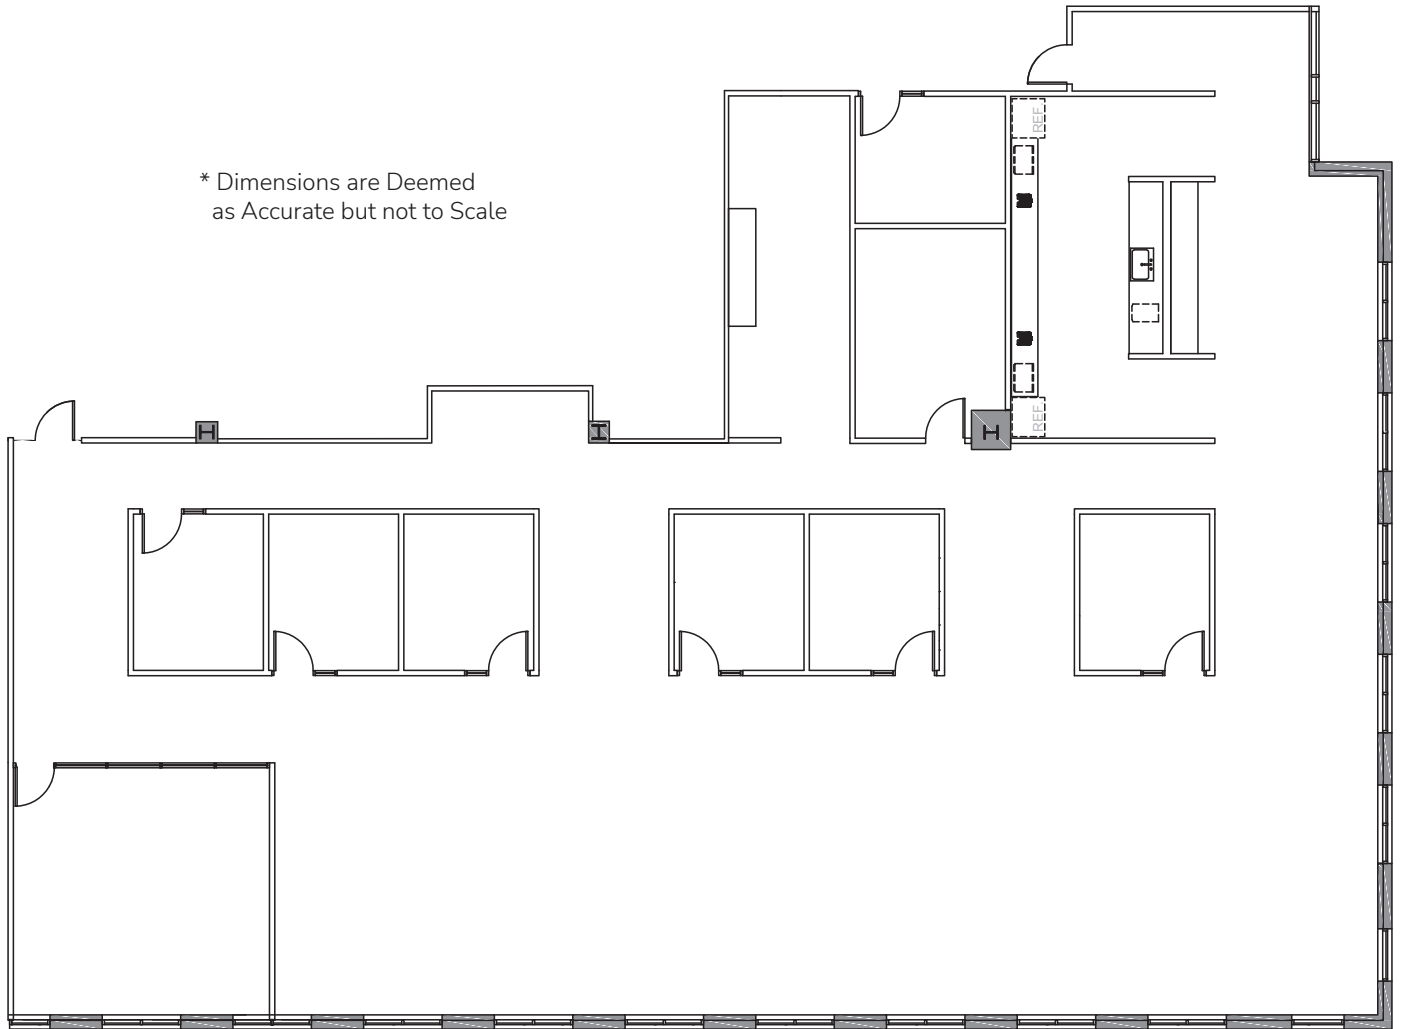

HIGHLANDS

HIGHLANDS ONE @ FOREST PARK

Suite 320

As-Built 6,750 Sq. Ft.

* Dimensions are Deemed
as Accurate but not to Scale

LEASED BY

NEWMARK
ZIMMER

OWNED & MANAGED BY