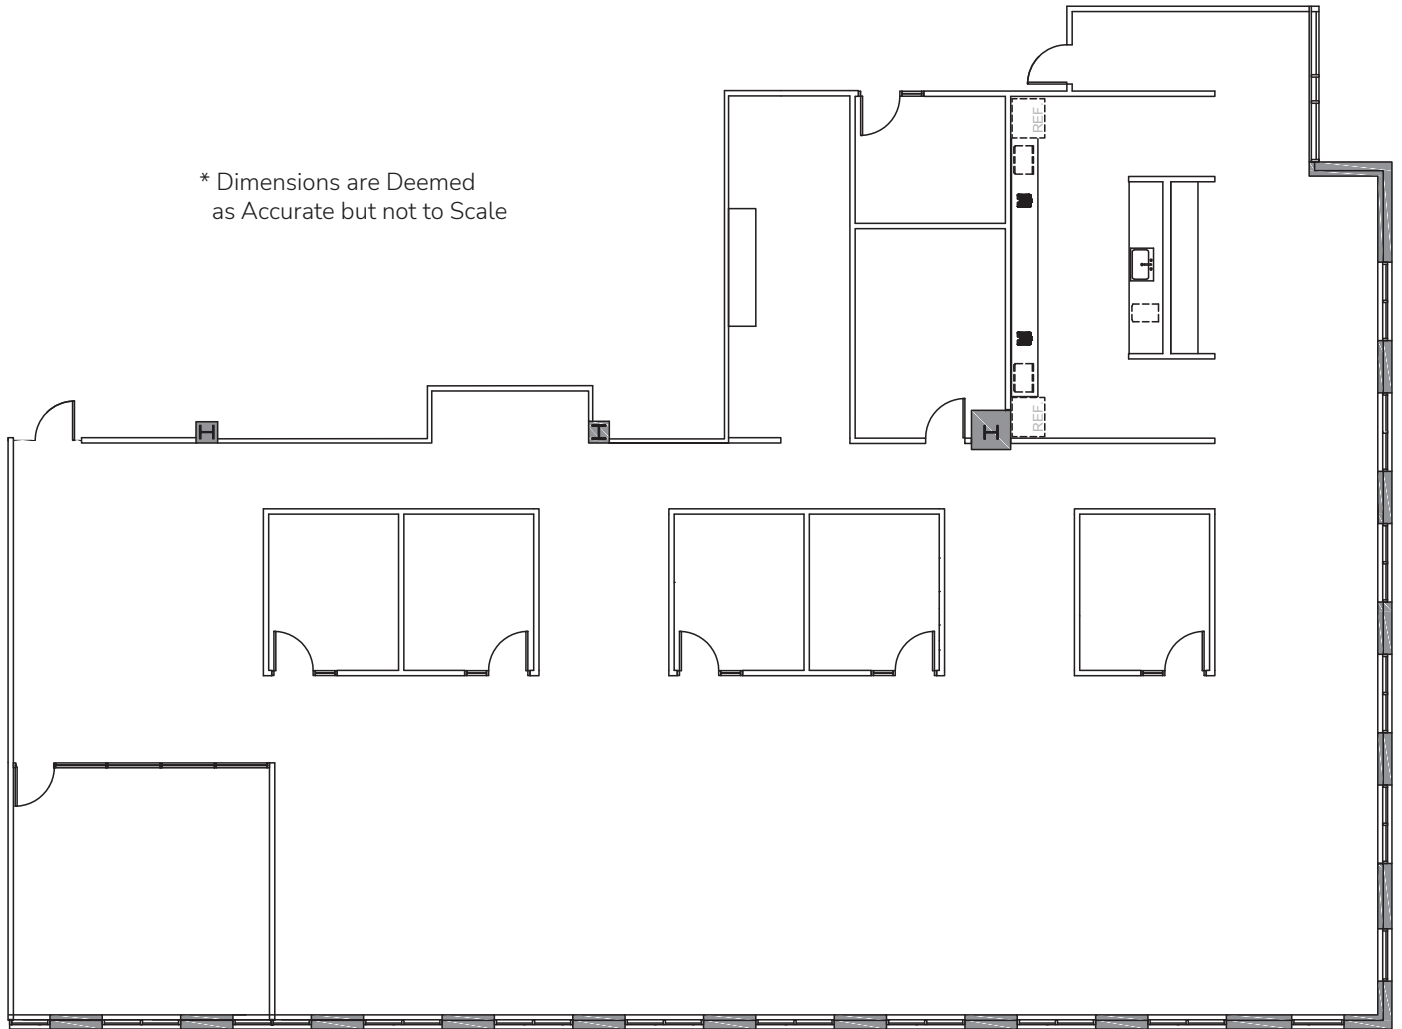

HIGHLANDS

HIGHLANDS ONE @ FOREST PARK

Suite 320

As-Built 6,750 Sq. Ft.

* Dimensions are Deemed
as Accurate but not to Scale

LEASED BY

**AVISON
YOUNG**

OWNED & MANAGED BY