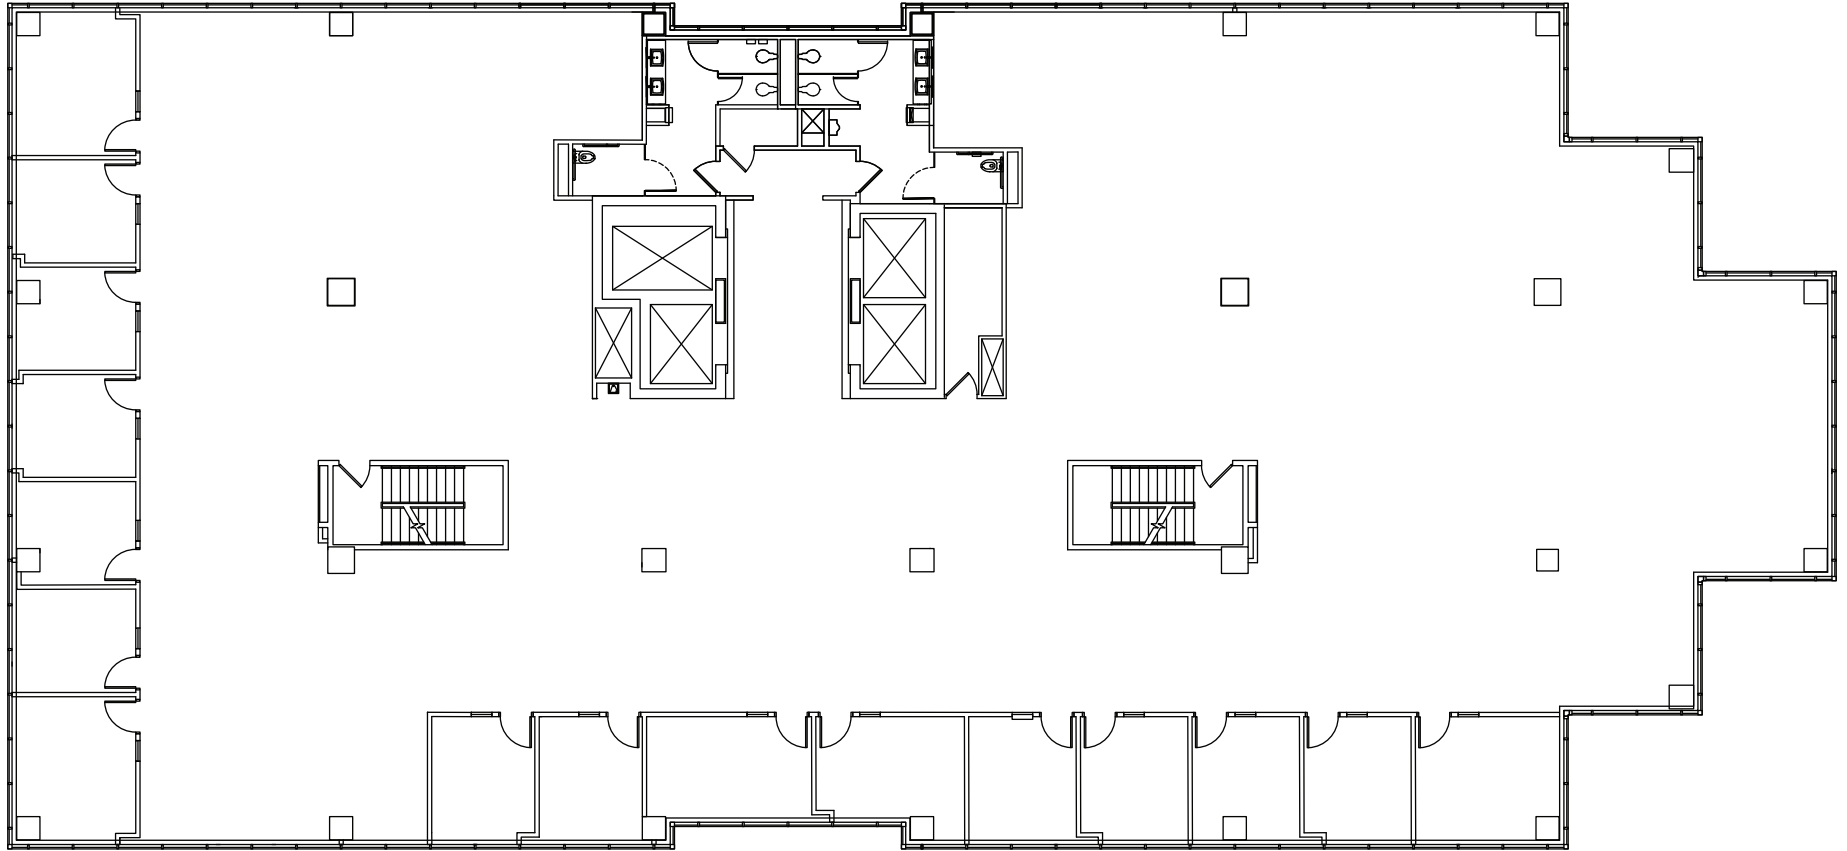

# OLYMPIC PLACE

Suite 300

As-Built 12,932 Sq. Ft.

\* Dimensions are Deemed  
as Accurate but not to Scale

OWNED & MANAGED BY

LEASED BY