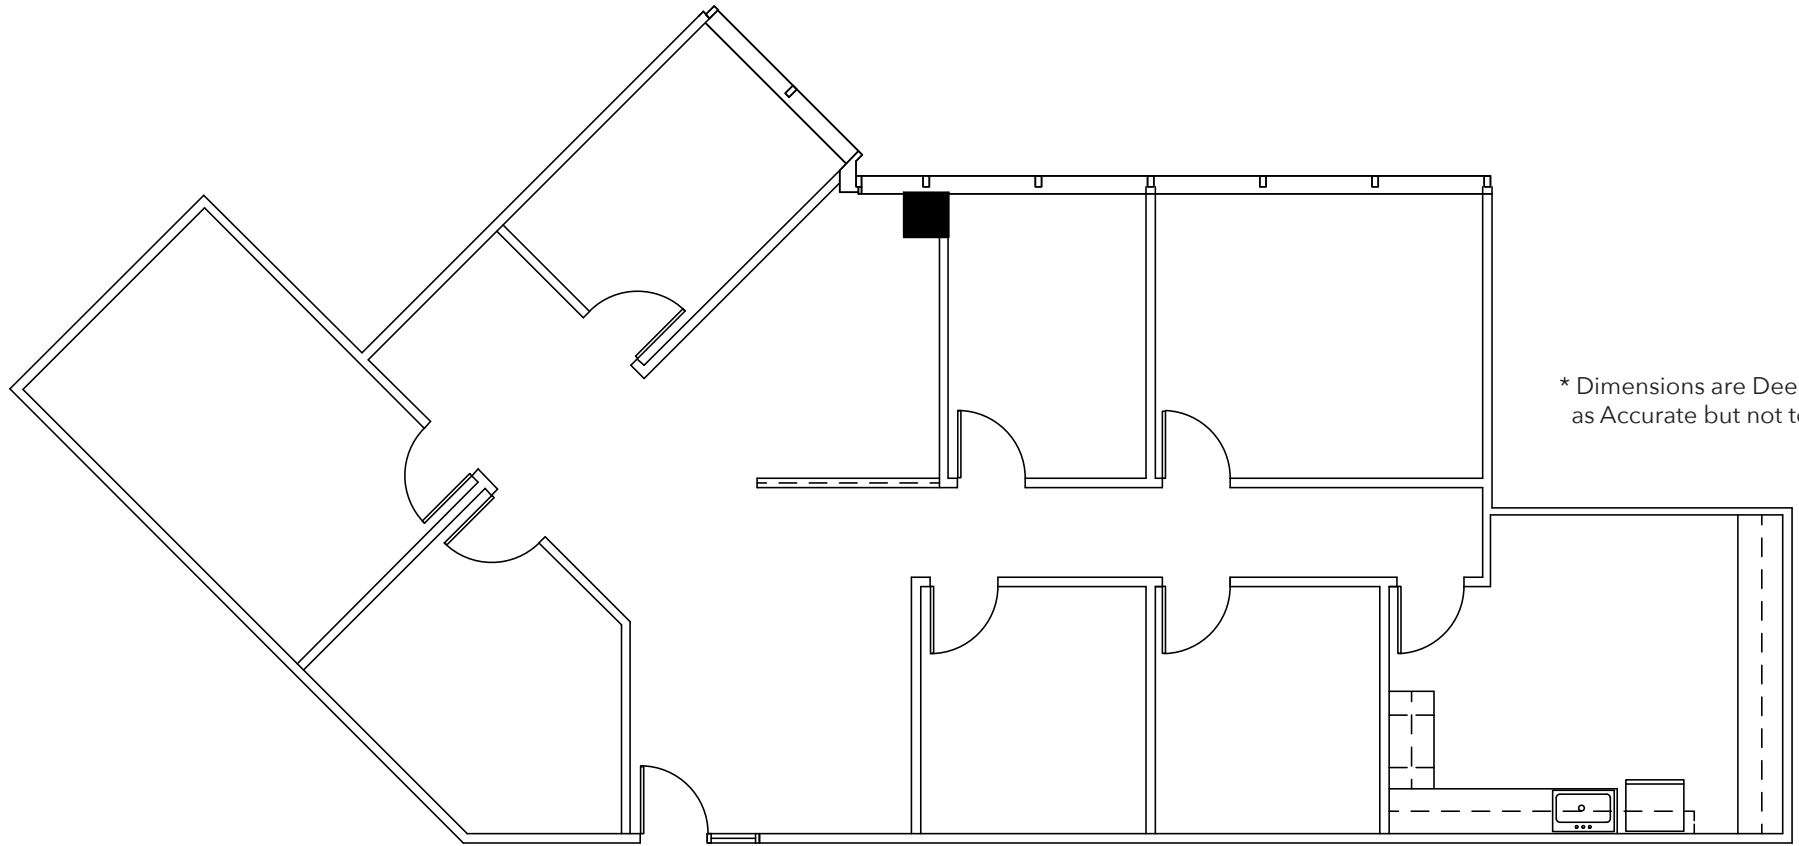

MINNESOTA CENTER

Suite 270

As-Built 1,945 Sq. Ft.

OWNED & MANAGED BY

LEASED BY