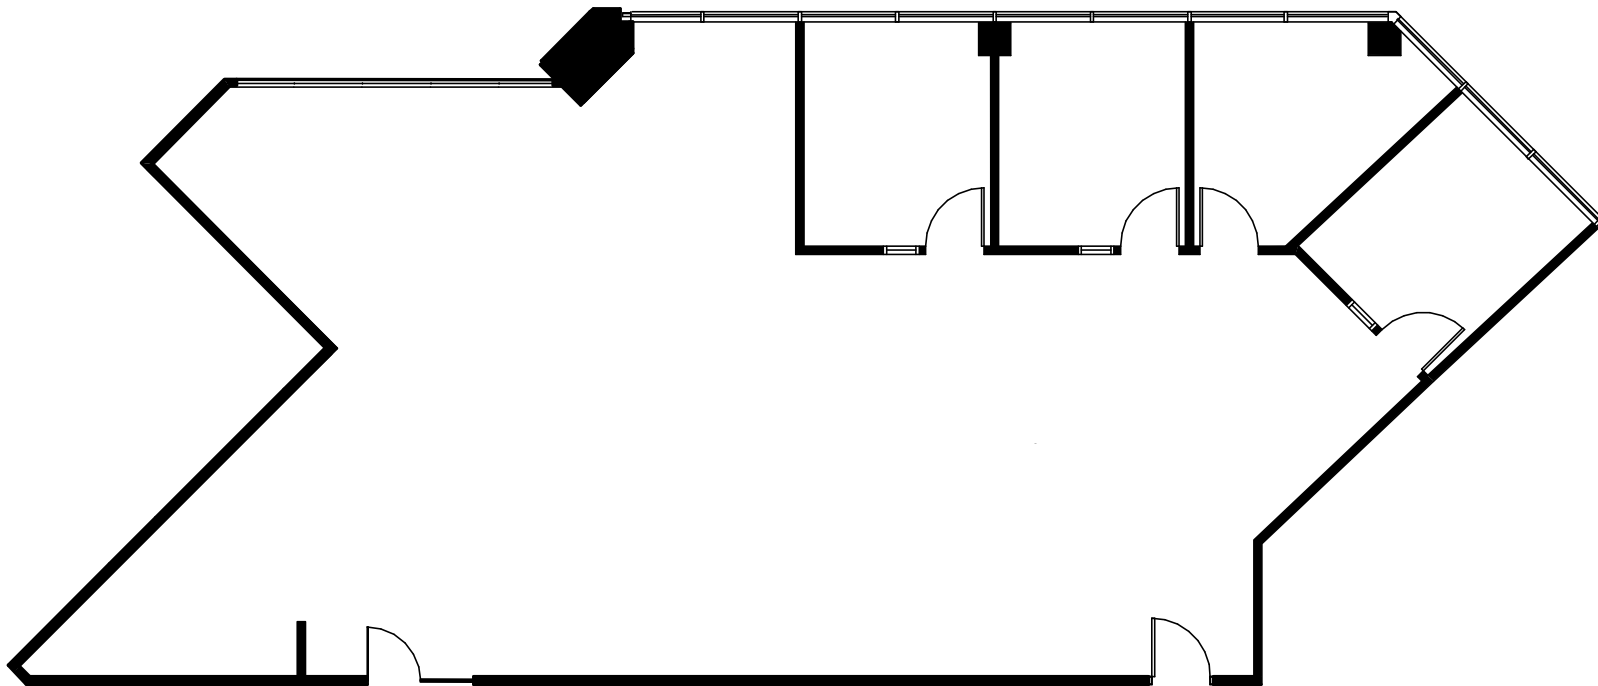

BROADWAY WEST

Suite 2650

As-Built 2,395 Sq. Ft.

* Dimensions are Deemed
as Accurate but not to Scale

OWNED & MANAGED BY

LEASED BY