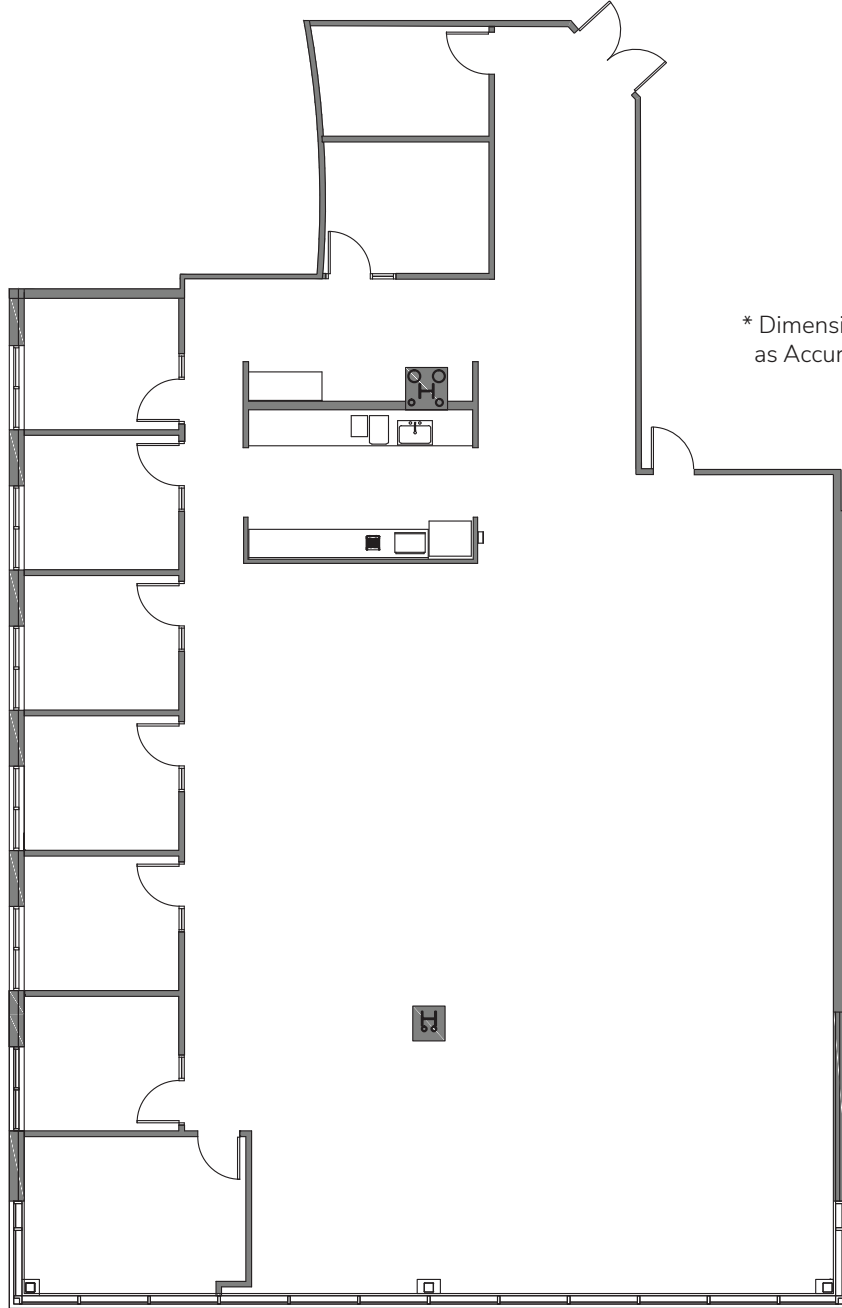

HIGHLANDS

HIGHLANDS ONE @ FOREST PARK

Suite 250

As-Built

4,914 Sq. Ft.

OWNED & MANAGED BY

LEASED BY