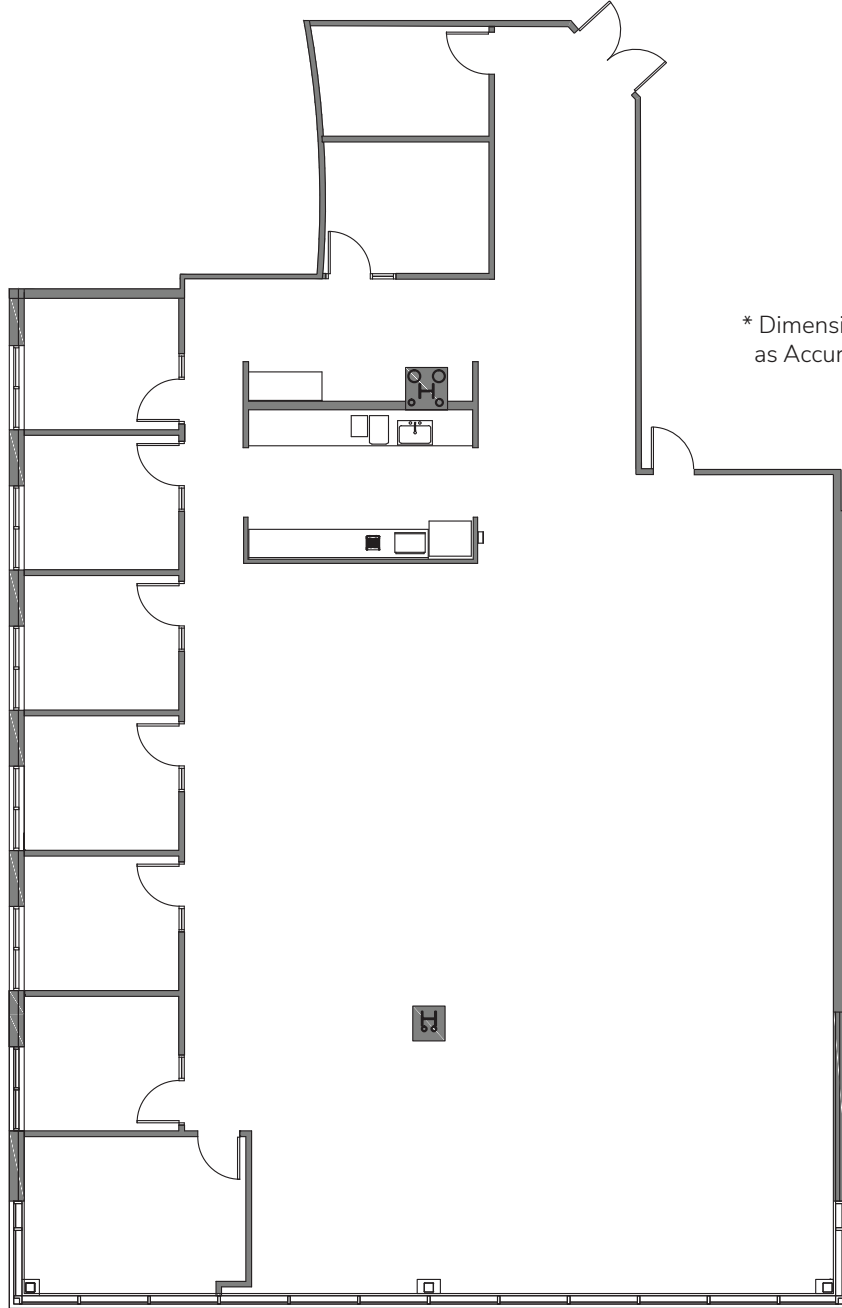

## Suite 250

As-Built

4,914 Sq. Ft.

\* Dimensions are Deemed as Accurate but not to Scale

LEASED BY

**NEWMARK**  
ZIMMER

OWNED & MANAGED BY