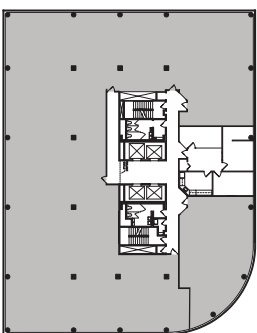

BEMISTON TOWER

Suite 250

As-Built 1,101 Sq. Ft.

* Dimensions are Deemed
as Accurate but not to Scale

LEASED & MANAGED BY