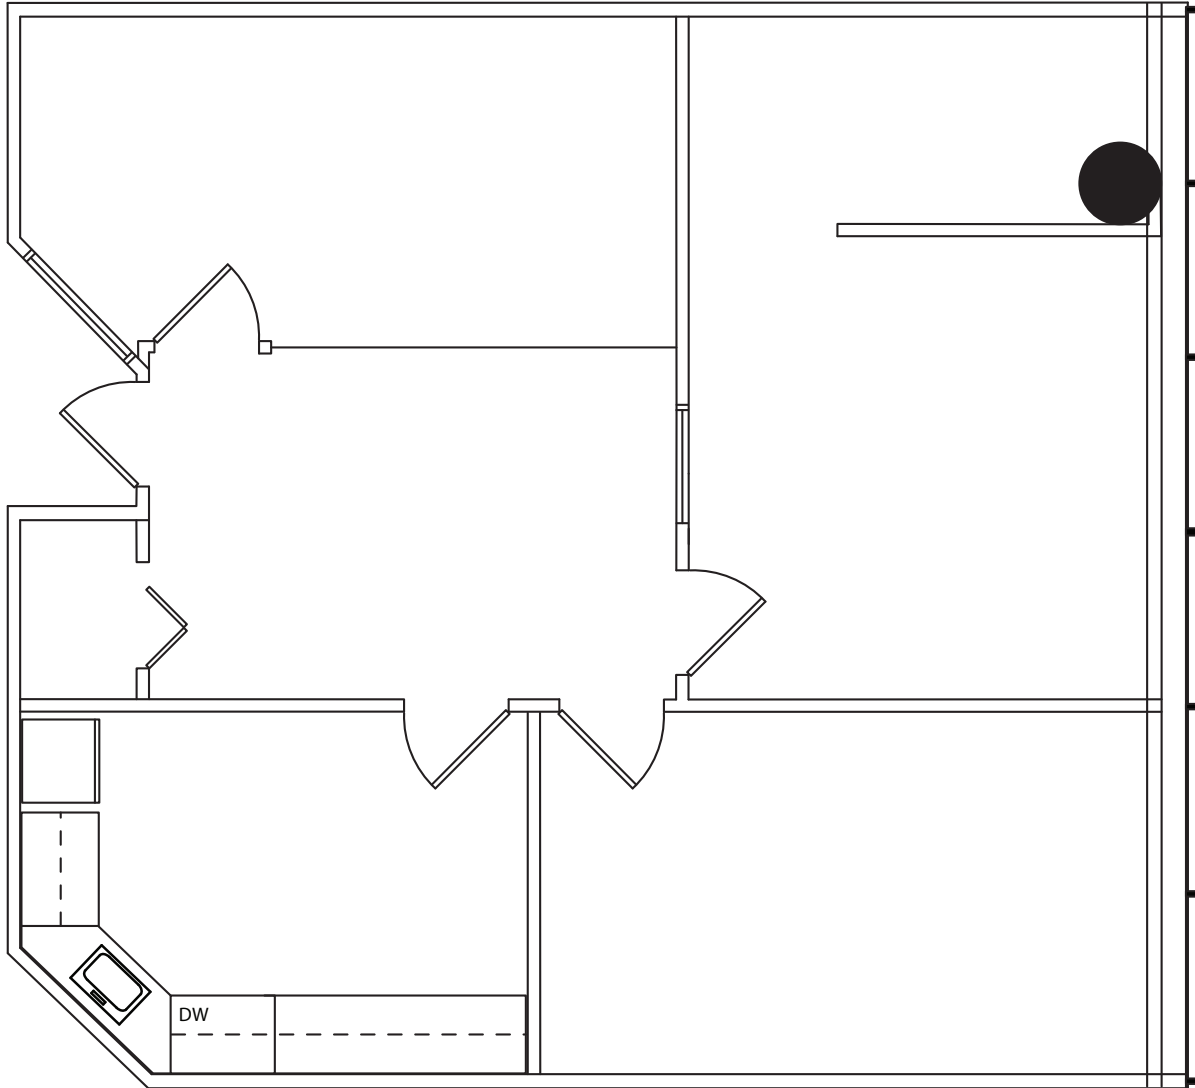

BEMISTON TOWER

Suite 250

As-Built 1,101 Sq. Ft.

* Dimensions are Deemed
as Accurate but not to Scale

LEASED & MANAGED BY