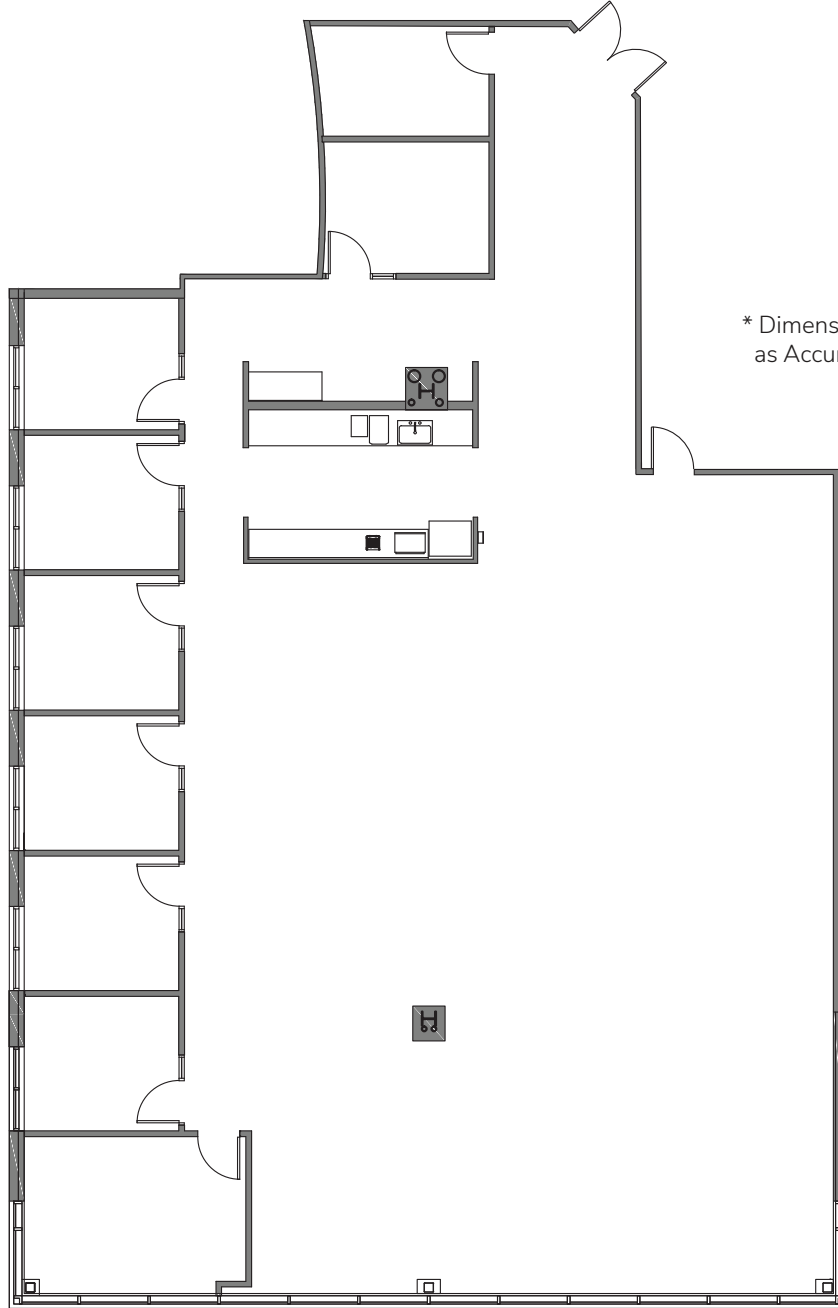

## Suite 250

As-Built

4,914 Sq. Ft.

\* Dimensions are Deemed as Accurate but not to Scale

LEASED BY

**AVISON  
YOUNG**

OWNED & MANAGED BY

  
**ALTUS**