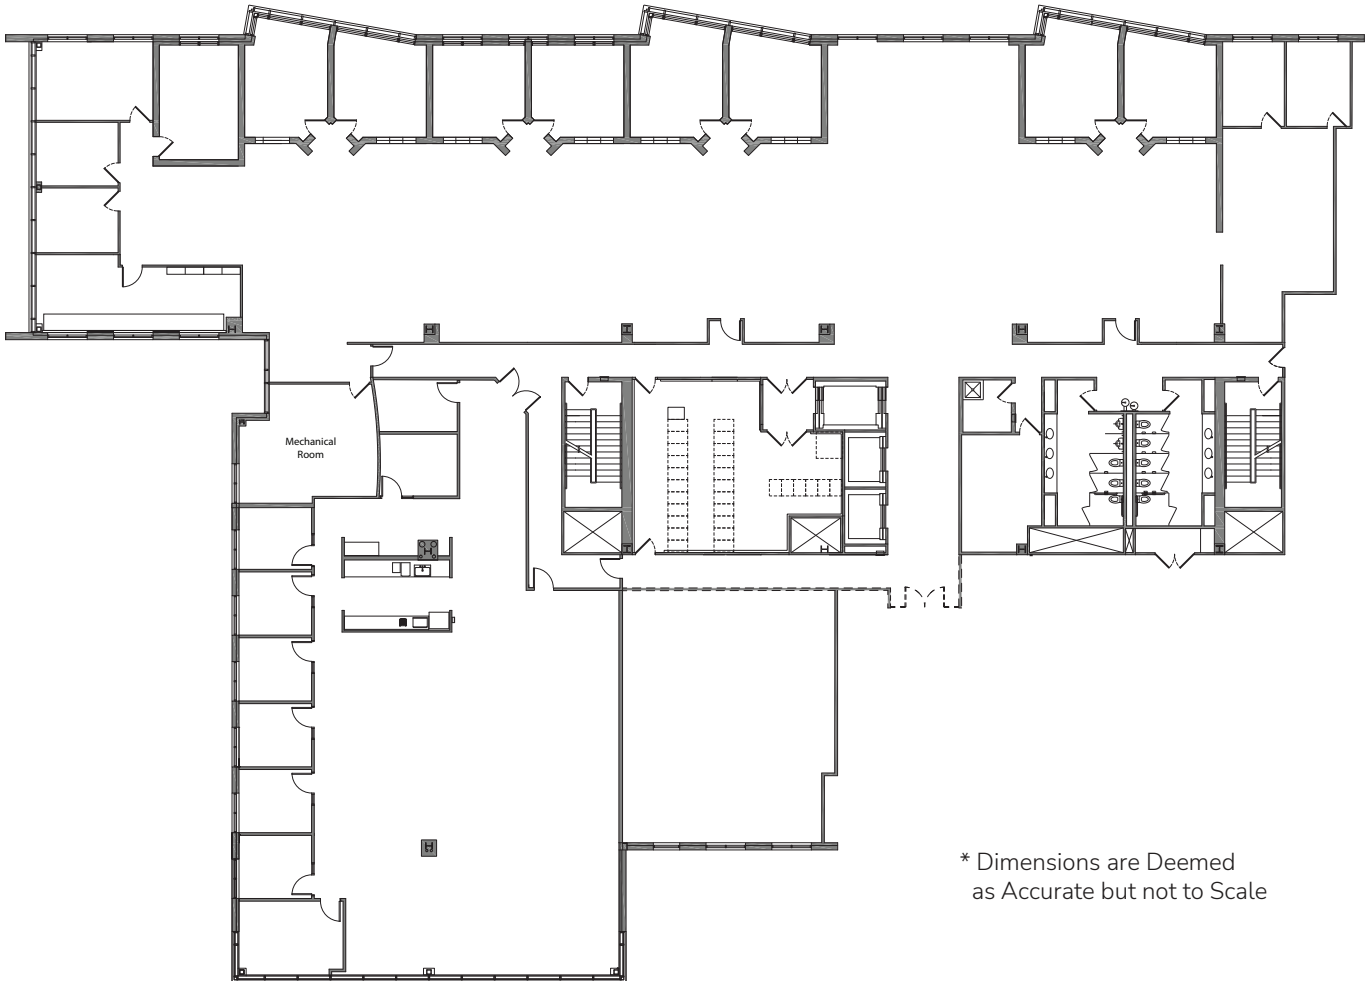

HIGHLANDS

HIGHLANDS ONE @ FOREST PARK

Suite 250

Floor Plan 18,282 Sq. Ft.

OWNED & MANAGED BY

LEASED BY