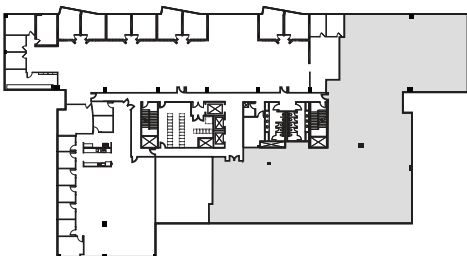

HIGHLANDS

HIGHLANDS ONE @ FOREST PARK

Suite 250

Floor Plan 18,282 Sq. Ft.

OWNED & MANAGED BY

LEASED BY