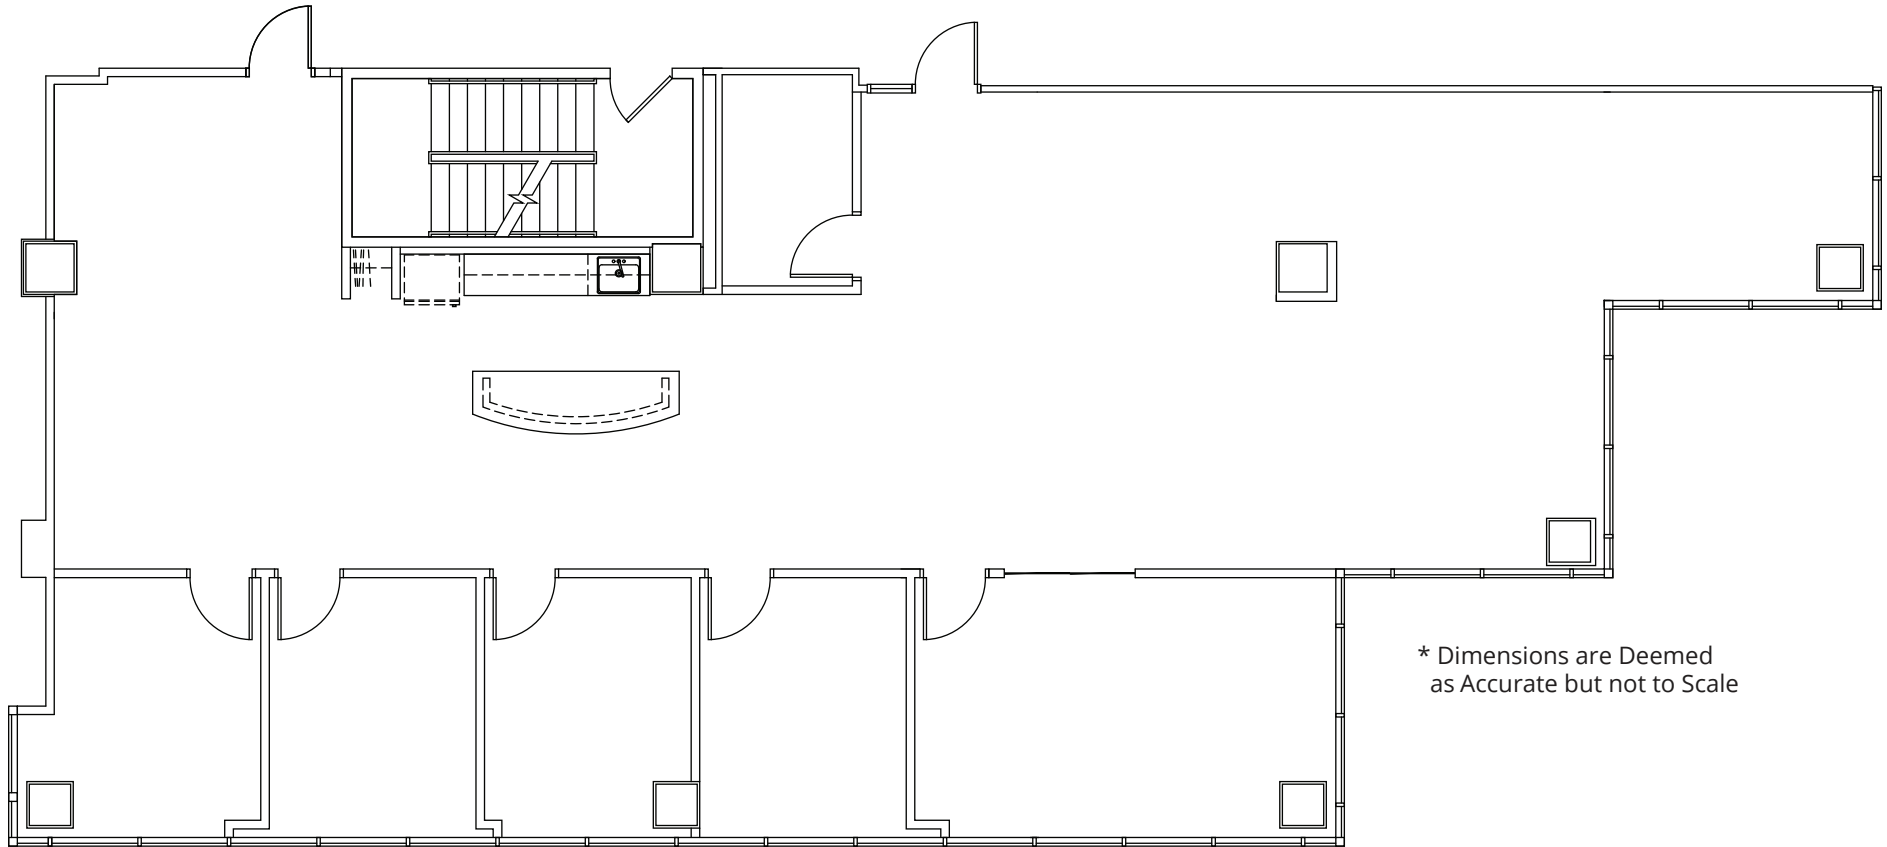

# OLYMPIC PLACE

Suite 210

As-Built 3,088 Sq. Ft.

\* Dimensions are Deemed as Accurate but not to Scale

OWNED & MANAGED BY

LEASED BY