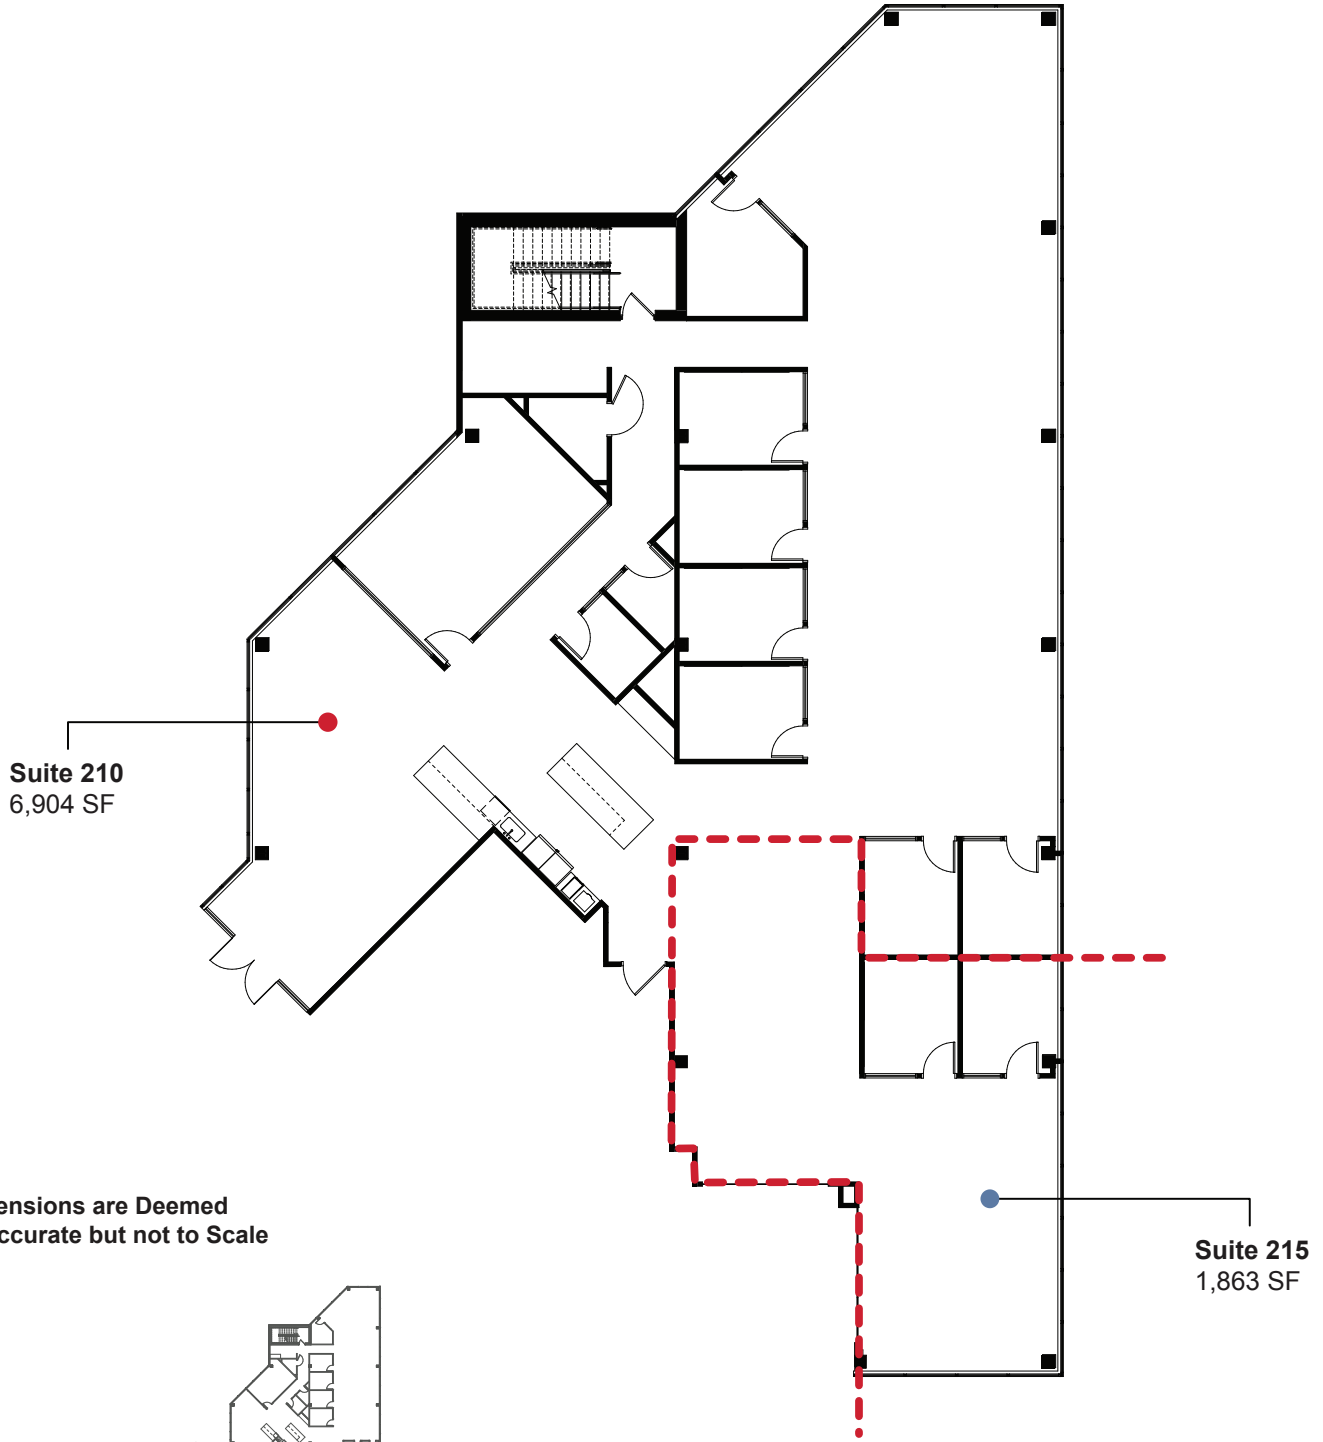

BROADWAY EAST

Suite 210
Demising Plan 8,767 Sq. Ft.

* Dimensions are Deemed as Accurate but not to Scale

OWNED & MANAGED BY

LEASED BY
