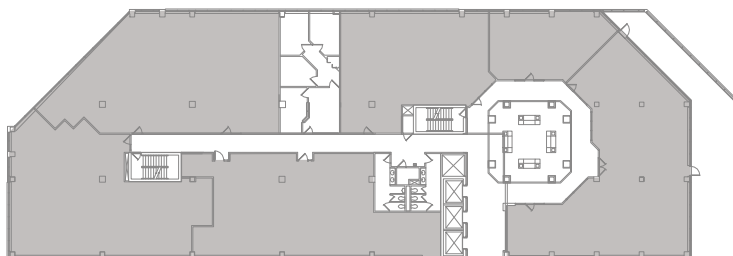

EDINBOROUGH

CORPORATE CENTER

Suite 204

As-Built 972 Sq. Ft.

* Dimensions are Deemed as Accurate but not to Scale

OWNED & MANAGED BY

LEASED BY