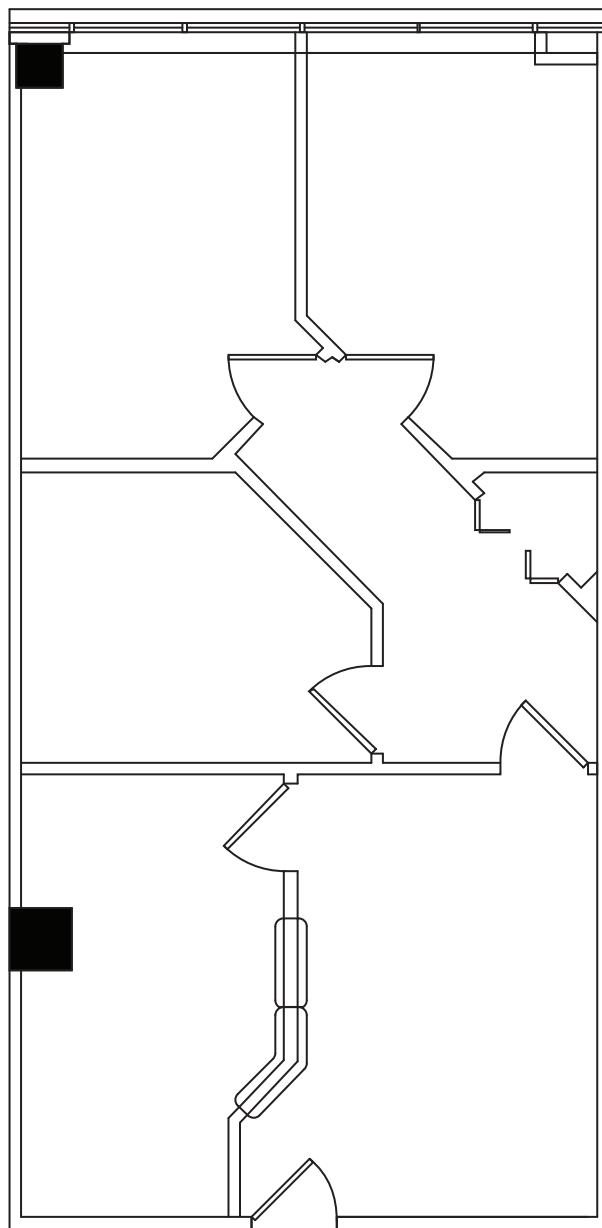

EDINBOROUGH

CORPORATE CENTER

Suite 204

As-Built 972 Sq. Ft.

* Dimensions are Deemed as Accurate but not to Scale

OWNED & MANAGED BY

LEASED BY