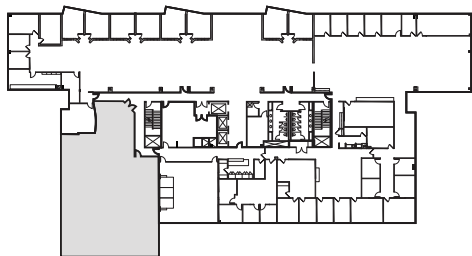

HIGHLANDS

HIGHLANDS ONE @ FOREST PARK

Suite 200

As-Built 24,767 Sq. Ft.

* Dimensions are Deemed as Accurate but not to Scale

OWNED & MANAGED BY

LEASED BY