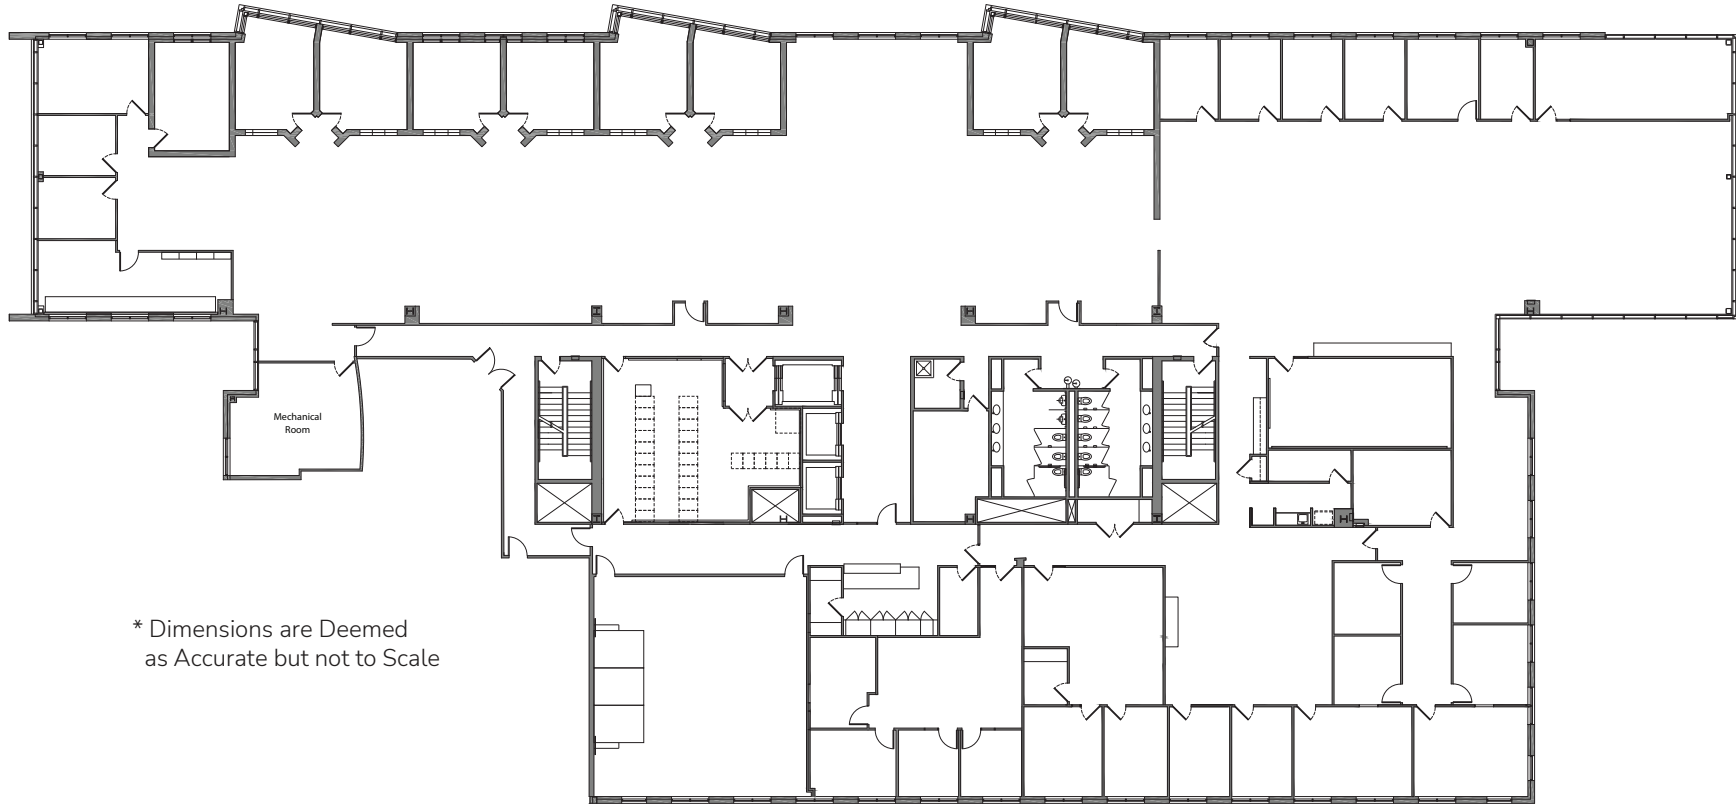

HIGHLANDS

HIGHLANDS ONE @ FOREST PARK

Suite 200

As-Built 24,767 Sq. Ft.

* Dimensions are Deemed as Accurate but not to Scale

OWNED & MANAGED BY

LEASED BY