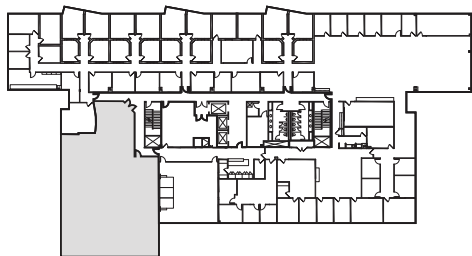

HIGHLANDS

HIGHLANDS ONE @ FOREST PARK

Suite 200

As-Built 24,767 Sq. Ft.

OWNED & MANAGED BY

LEASED BY