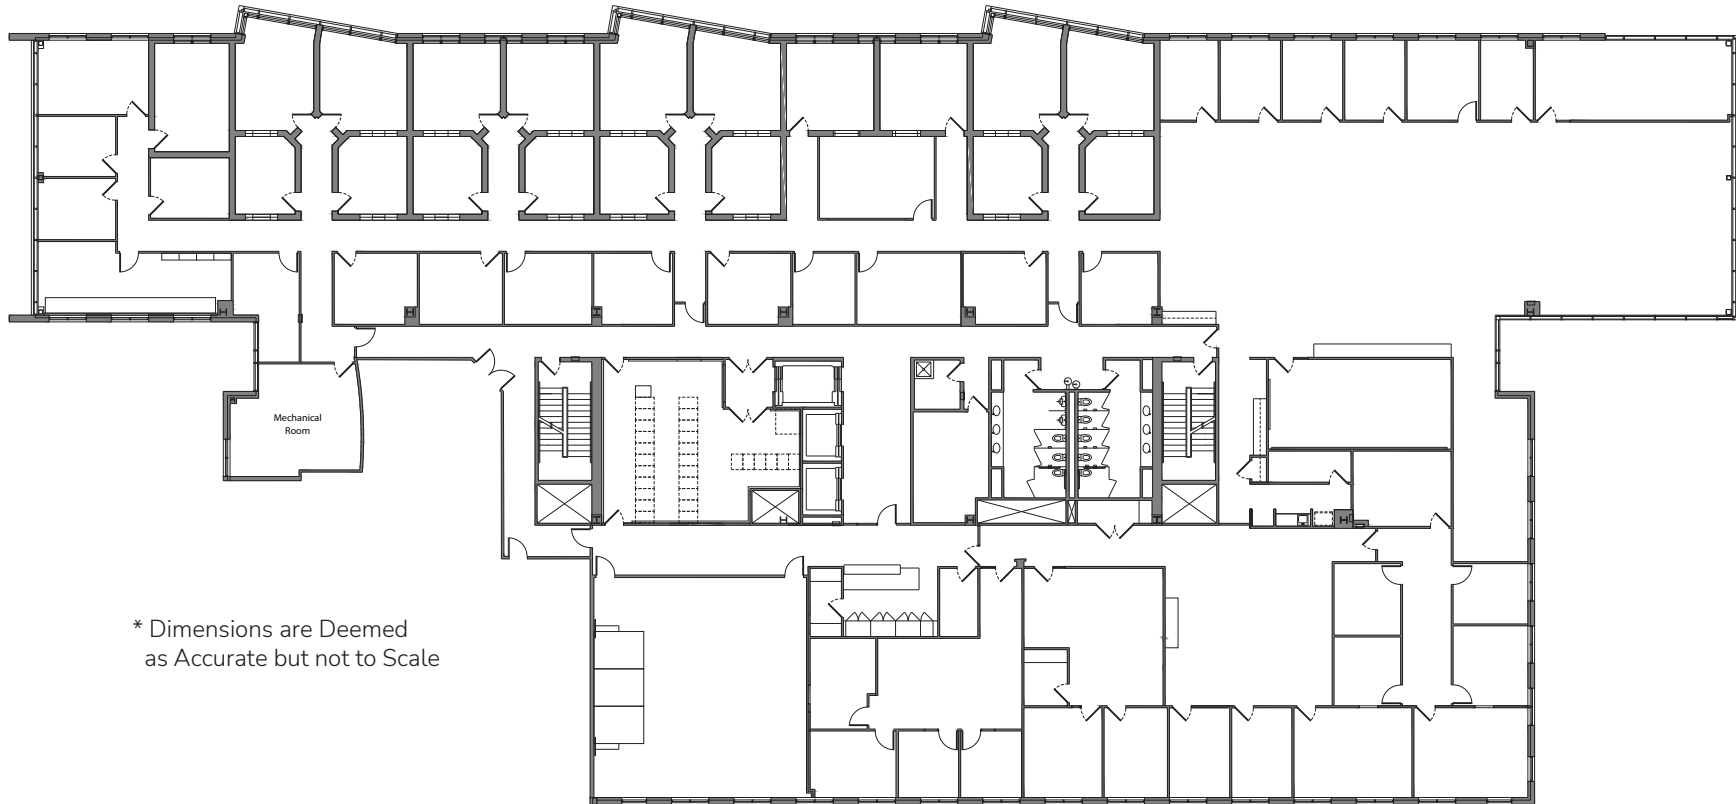

HIGHLANDS

HIGHLANDS ONE @ FOREST PARK

Suite 200

As-Built 24,767 Sq. Ft.

* Dimensions are Deemed as Accurate but not to Scale

LEASED BY

NEWMARK
ZIMMER

OWNED & MANAGED BY